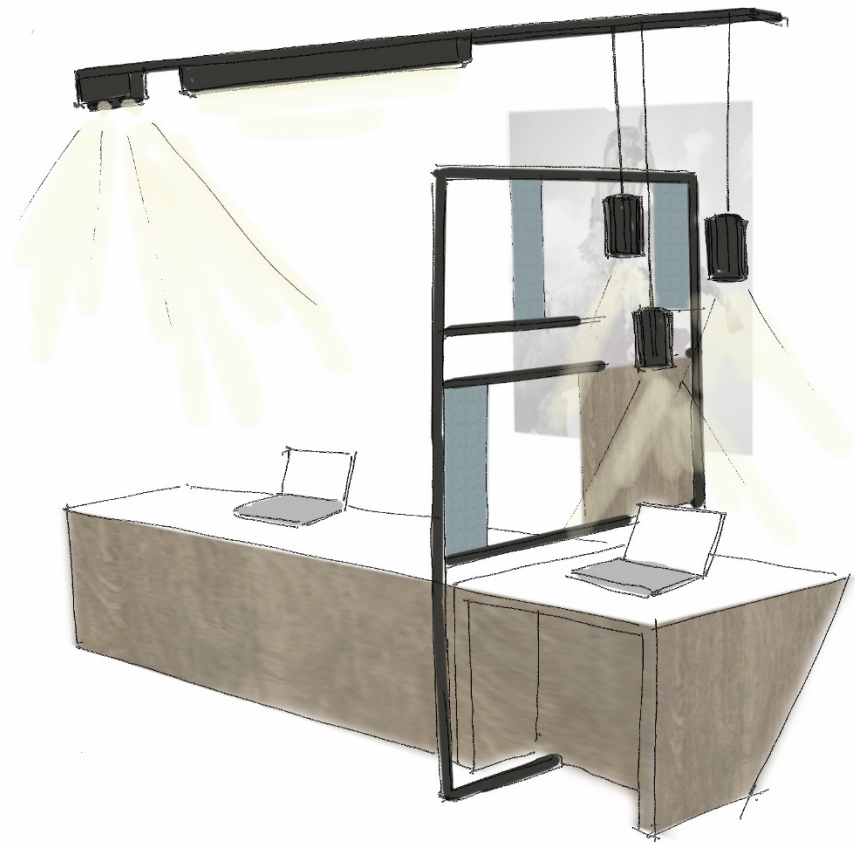

DARK

METROLINE : led line high efficiency cri90

METROLINE : led line HF + spotbox in profile

METROFFICE : led line HF + spotbox next to the
profile

- Dimbaar dali/push dim
- Sensor ready
- Colors
- Rgb

SPAZE

SPAZE : ceiling / high efficiency cri 90

SPAZE S : suspension / high efficiency cri 90

The Spaze system can be pimped with spotbox
and deco suspensions

Bespoke – tailormade

Dim dali / push dim / sensor ready
colors

[SPACE]

[SPAZE] #suspension

7/2

BANGSTER FAMILY

- BANGSTER S metal / cable
- BANGSTER S DISK metal/cable
- BANGSTER S HOODY metal/cable
- BANGSTER WALL DISK
- BANGSTER WALL HOODY
- BANGSTER CEILING DISK
- BANGSTER CEILING HOODY
- BANGSTER TWIN
- BANGSTER TWIN DISK
- BANGSTER TWIN HOODY

CASINO PROJECT

Make us a big fat Mr Beam with security camera's

Dimension suitable for a Roulette table

DESIGN MUSEUM Z33

Make a pure architectural wall fixture

With orientable led spot inside the body

Make us a sky full of small pendants