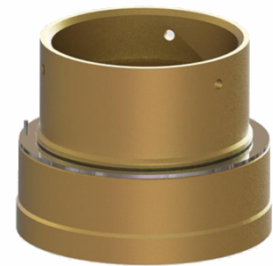

- RECESSED / BUILD-UP / TRACK
- TIKI 600 lumen
- TUKI 60 895 lumen / standard phase-cut
- TUKI 75 3500 lumen / phase-cut / dali

HAAY FAMILY magnetic click

- One basic ring/ trimless and trim
- LED 600 lumen / phase cut / dali
- DOTT E27
- DOTT High
- DOTT Low
- DOTT Move
- DOTT Suspension

TWOCAN

- UP / DOWN
- LED 900 lumen

UPFO

Indirect lighting 16.000 lumen

Colors ring / colors body

Metal ring optional

Diameter 800 and 1200mm

TERRA COTTA COLORS

CASINO PROJECT

Make us a big fat Mr Beam with security camera's

Dimension suitable for a Roulette table

DESIGN MUSEUM Z33

Make a pure architectural wall fixture

With orientable led spot inside the body

Make us a sky full of small pendants