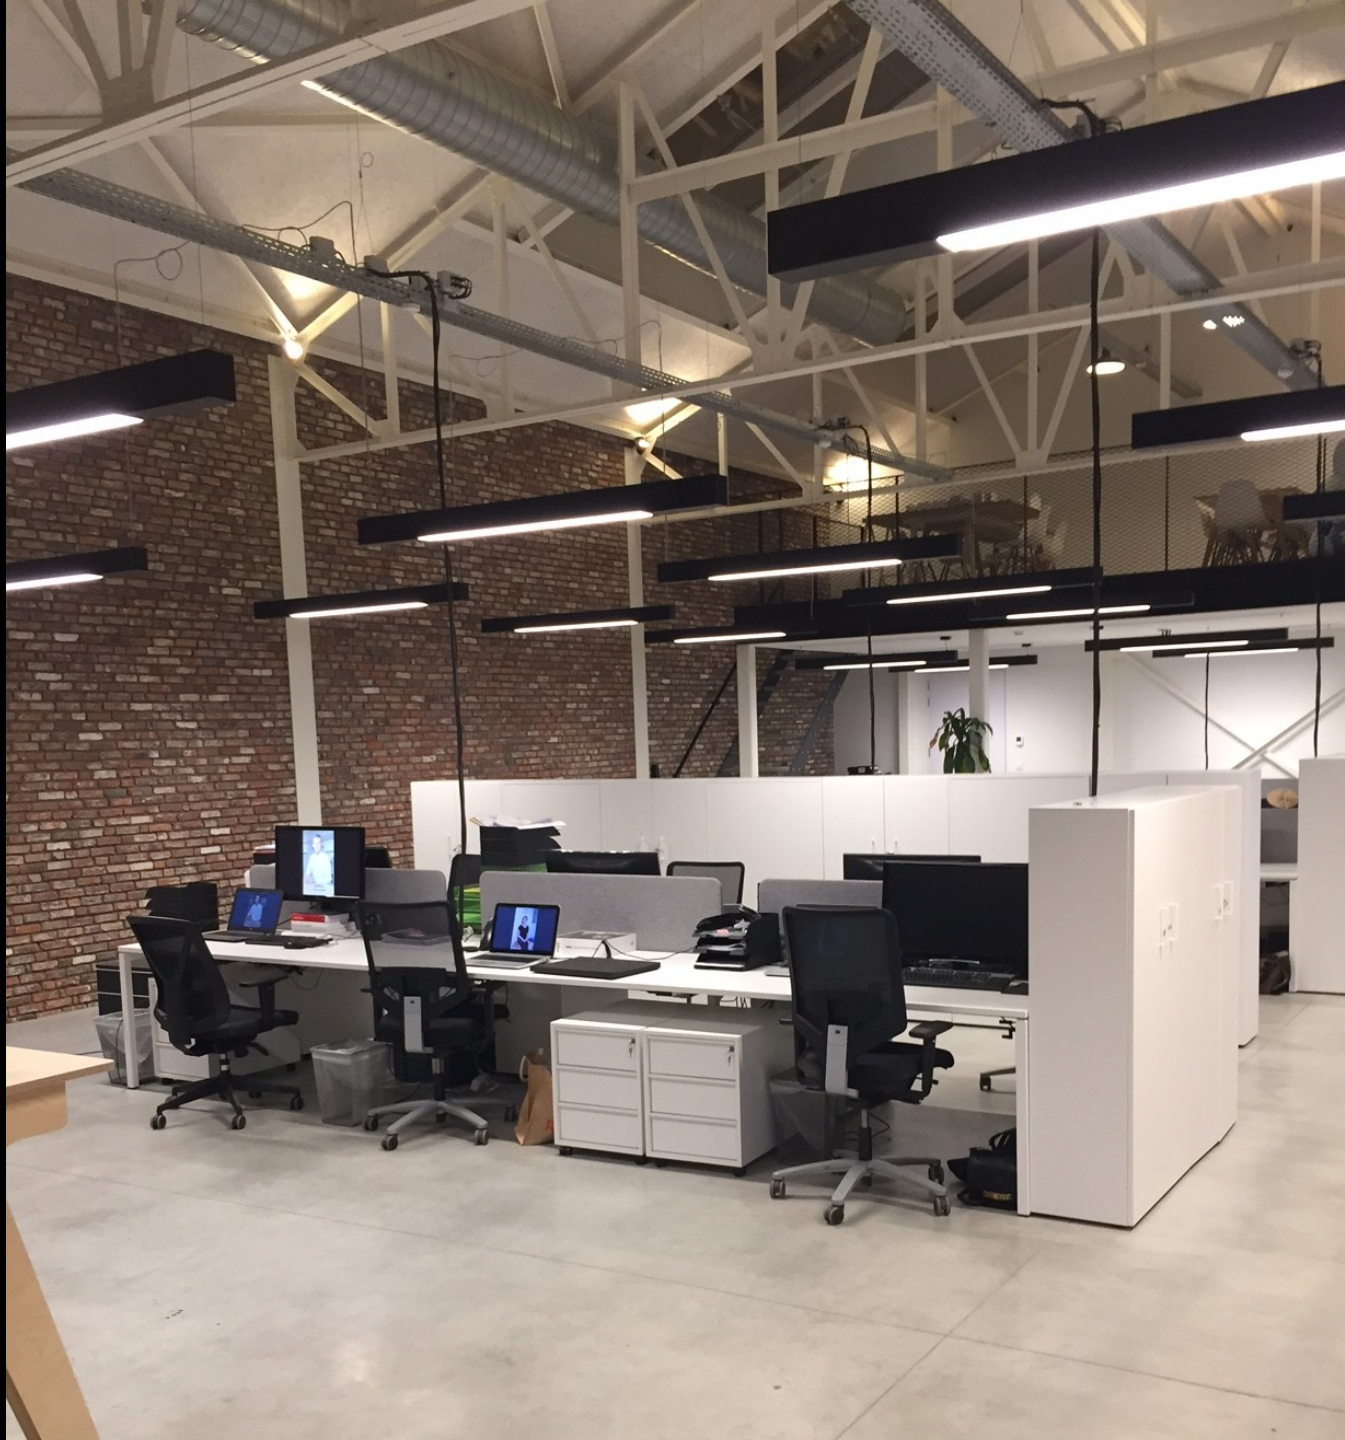

DARK

METROLINE : led line high efficiency cri90

METROLINE : led line HF + spotbox in profile

METROFFICE : led line HF + spotbox next to the
profile

- Dimbaar dali/push dim
- Sensor ready
- Colors
- Rgb

SPAZE