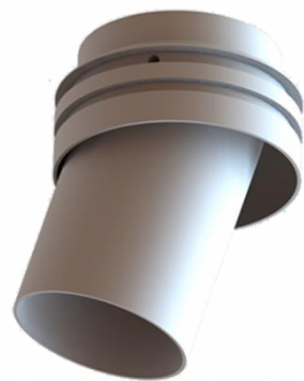

- RECESSED / BUILD-UP / TRACK
- TIKI 600 lumen
- TUKI 60 895 lumen / standard phase-cut
- TUKI 75 3500 lumen / phase-cut / dali

HAAY FAMILY magnetic click

- One basic ring/ trimless and trim
- LED 600 lumen / phase cut / dali
- DOTT E27
- DOTT High
- DOTT Low
- DOTT Move
- DOTT Suspension

CASINO PROJECT

Make us a big fat Mr Beam with security camera's

Dimension suitable for a Roulette table

DESIGN MUSEUM Z33

Make a pure architectural wall fixture

With orientable led spot inside the body

Make us a sky full of small pendants