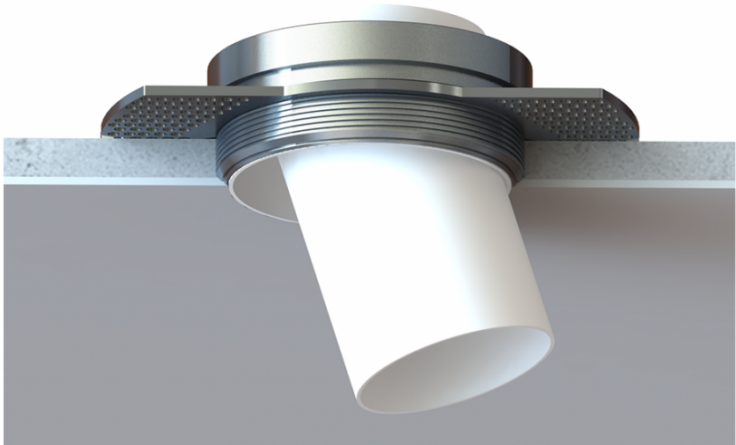

- RECESSED / BUILD-UP / TRACK
- TIKI 600 lumen
- TUKI 60 895 lumen / standard phase-cut
- TUKI 75 3500 lumen / phase-cut / dali

HAAY FAMILY magnetic click

- One basic ring/ trimless and trim
- LED 600 lumen / phase cut / dali
- DOTT E27
- DOTT High
- DOTT Low
- DOTT Move
- DOTT Suspension

CASINO PROJECT

Make us a big fat Mr Beam with security camera's

Dimension suitable for a Roulette table

DESIGN MUSEUM Z33

Make a pure architectural wall fixture

With orientable led spot inside the body

Make us a sky full of small pendants