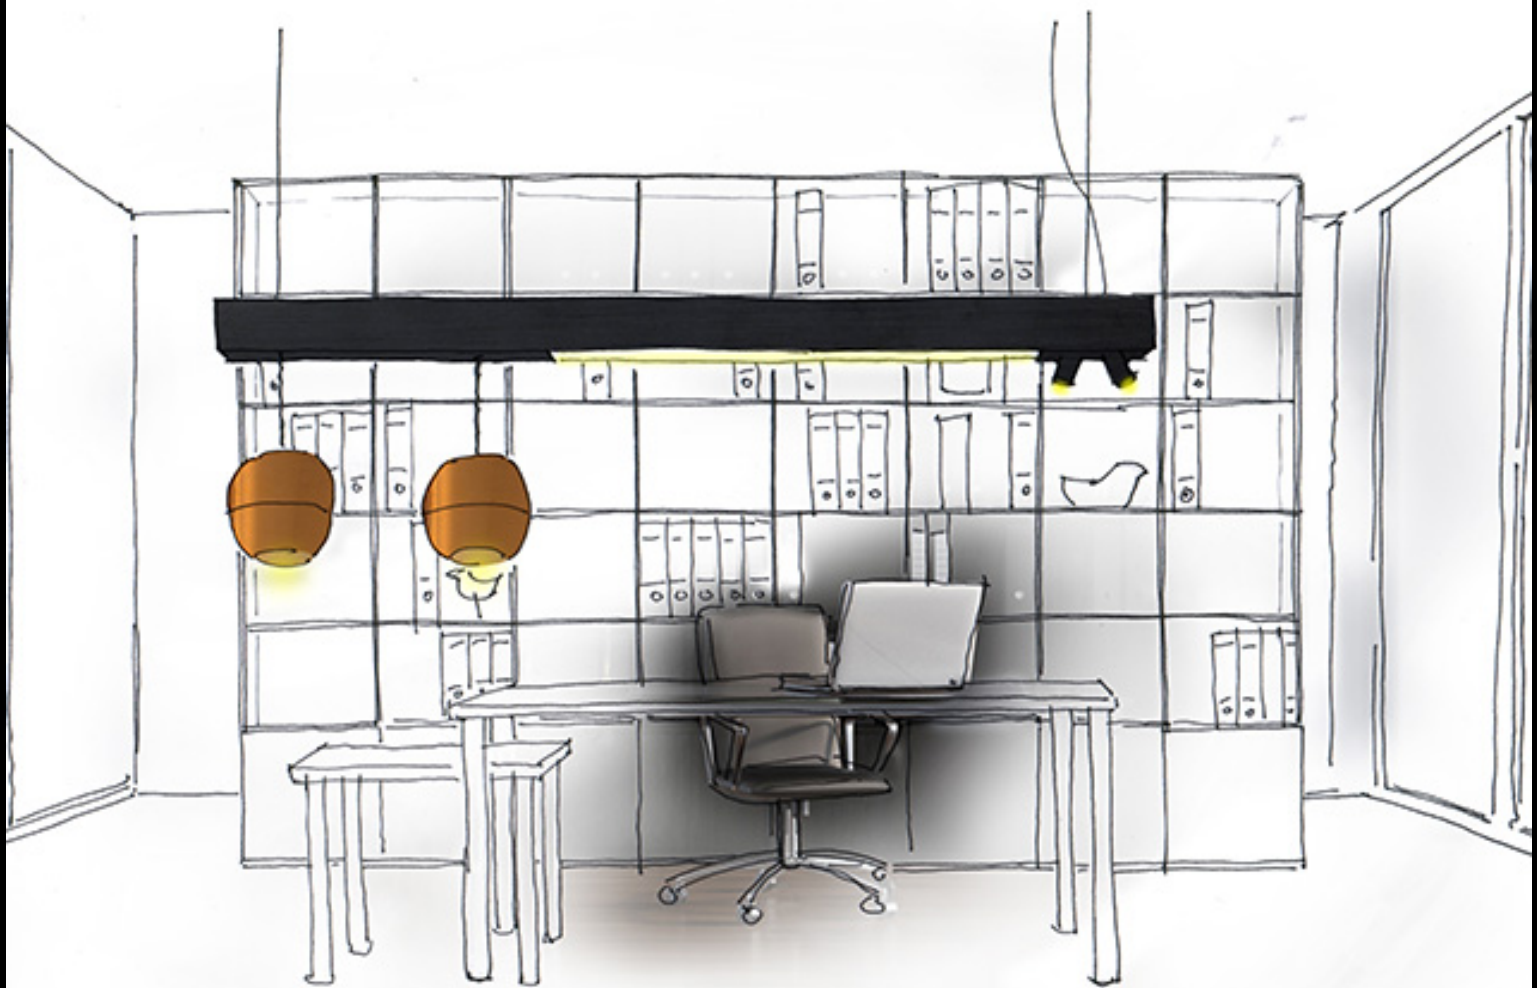

DARK

METROLINE : led line high efficiency cri90

METROLINE : led line HF + spotbox in profile

METROFFICE : led line HF + spotbox next to the
profile

- Dimbaar dali/push dim
- Sensor ready
- Colors
- Rgb

SPAZE

SPAZE : ceiling / high efficiency cri 90

SPAZE S : suspension / high efficiency cri 90

The Spaze system can be pimped with spotbox
and deco suspensions

Bespoke – tailormade

Dim dali / push dim / sensor ready
colors