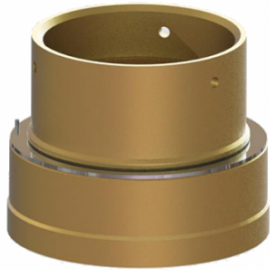

- RECESSED / BUILD-UP / TRACK
- TIKI 600 lumen
- TUKI 60 895 lumen / standard phase-cut
- TUKI 75 3500 lumen / phase-cut / dali

HAAY FAMILY magnetic click

- One basic ring/ trimless and trim
- LED 600 lumen / phase cut / dali
- DOTT E27
- DOTT High
- DOTT Low
- DOTT Move
- DOTT Suspension

TWOCAN

- UP / DOWN
- LED 900 lumen

UPFO

Indirect lighting 16.000 lumen

Colors ring / colors body

Metal ring optional

Diameter 800 and 1200mm

TERRA COTTA COLORS

CASINO PROJECT

Make us a big fat Mr Beam with security camera's

Dimension suitable for a Roulette table

DESIGN MUSEUM Z33

Make a pure architectural wall fixture

With orientable led spot inside the body

Make us a sky full of small pendants