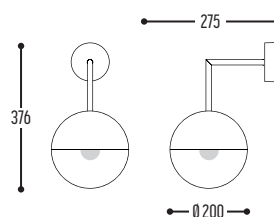

ART.	OMSCHRIJVING / DESCRIPTION	PRICE
2147-black/white-904202-00-dim	BANGSTER HOODY WALL 1 black/white 600lm 200 dia 2700K / glass transparent / dim	€ 541
2147-black/white-904202-00-0	BANGSTER HOODY WALL 1 black/white 600lm 200 dia 2700K / glass transparent / non dim	€ 504
2147-02-071200-00	BANGSTER HOODY WALL 1 black/white G9 200 dia / glass transparent	€ 429
2147-110-904202-00-dim	BANGSTER HOODY WALL 1 brass 600lm 200 dia 2700K / glass transparent / dim	€ 610
2147-110-904202-00-0	BANGSTER HOODY WALL 1 brass 600lm 200 dia 2700K / glass transparent / non dim	€ 572
2147-110-071200-00	BANGSTER HOODY WALL 1 brass G9 200 dia / glass transparent	€ 498

* Prices GLASS TRANSPARENT = Prices GLASS WHITE

Alu - Glass - Brass

BANGSTER HOODY WALL 1