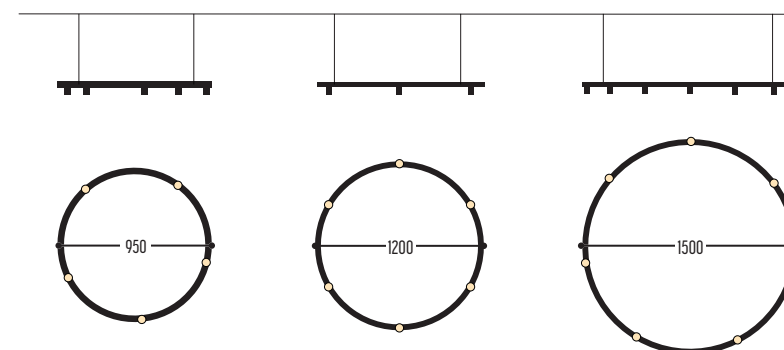

ART.	OMSCHRIJVING / DESCRIPTION	PRICE
1941-black/white-906002-01-02-dim	HIHOPE 950 black/white 600lm 2700K / cable 1,5m / black / dim	€ 2.279
1941-black/white-906002-01-02-0	HIHOPE 950 black/white 600lm 2700K / cable 1,5m / black / non dim	€ 2.200
1941-black/white-906002-01-112-dim	HIHOPE 950 black/white 600lm 2700K / cable 1,5m / gold paint / dim	€ 2.449
1941-black/white-906002-01-112-0	HIHOPE 950 black/white 600lm 2700K / cable 1,5m / gold paint / non dim	€ 2.369
1942-black/white-906002-01-02-3	HIHOPE 1200 black/white 600lm 2700K / cable 1,5m / black / dim	€ 2.581
1942-black/white-906002-01-02-0	HIHOPE 1200 black/white 600lm 2700K / cable 1,5m / black / non dim	€ 2.502
1942-black/white-906002-01-112-3	HIHOPE 1200 black/white 600lm 2700K / cable 1,5m / gold paint / dim	€ 2.745
1942-black/white-906002-01-112-0	HIHOPE 1200 black/white 600lm 2700K / cable 1,5m / gold paint / non dim	€ 2.671
1943-black/white-906002-01-02-dim	HIHOPE 1500 black/white 600lm 2700K / cable 1,5m / black / dim	€ 2.804
1943-black/white-906002-01-02-0	HIHOPE 1500 black/white 600lm 2700K / cable 1,5m / black / non dim	€ 2.724
1943-black/white-906002-01-112-dim	HIHOPE 1500 black/white 600lm 2700K / cable 1,5m / gold paint / dim	€ 2.968
1943-black/white-906002-01-112-0	HIHOPE 1500 black/white 600lm 2700K / cable 1,5m / gold paint / non dim	€ 2.894

HIHOPE TIKI 950

HIHOPE TIKI 1200

HIHOPE TIKI 1500