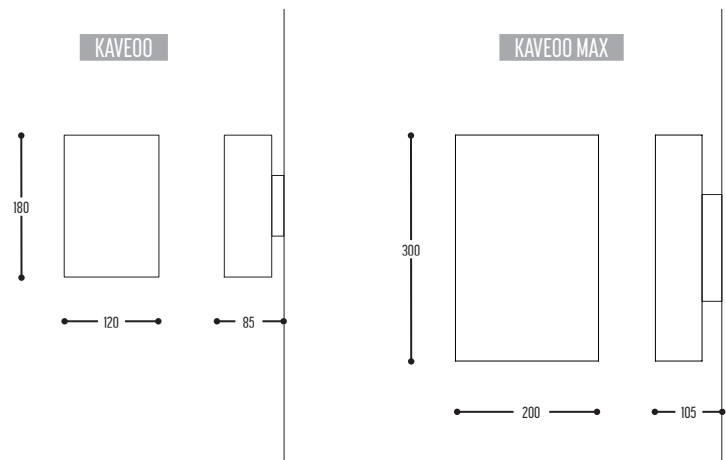

ART.	OMSCHRIJVING / DESCRIPTION	PRICE
1375-black/white-906002-B-dim	KAVEOO black 600lm 2700K / black / dim	€ 610
1375-black/white-906002-B-0	KAVEOO black 600lm 2700K / black / non dim	€ 572
1375-black/white-906002-G-dim	KAVEOO black 600lm 2700K / gold / dim	€ 641
1375-black/white-906002-G-0	KAVEOO black 600lm 2700K / gold / non dim	€ 604
1375-112-906002-B-dim	KAVEOO gold finish 600lm 2700K / black / dim	€ 652
1375-112-906002-B-0	KAVEOO gold finish 600lm 2700K / black / non dim	€ 615
1376-black/white-915002-B-dim	KAVEOO MAX black 2x1500lm 2700K / black / dim	€ 700
1376-black/white-915002-B-0	KAVEOO MAX black 2x1500lm 2700K / black / non dim	€ 657
1376-black/white-915002-G-dim	KAVEOO MAX black 2x1500lm 2700K / gold / dim	€ 731
1376-black/white-915002-G-0	KAVEOO MAX black 2x1500lm 2700K / gold / non dim	€ 694
1376-112-915002-B-dim	KAVEOO MAX gold finish 2x1500lm 2700K / black / dim	€ 763
1376-112-915002-B-0	KAVEOO MAX gold finish 2x1500lm 2700K / black / non dim	€ 726
1376-112-915002-G-dim	KAVEOO MAX gold finish 2x1500lm 2700K / gold / dim	€ 800
1376-112-915002-G-0	KAVEOO MAX gold finish 2x1500lm 2700K / gold / non dim	€ 758