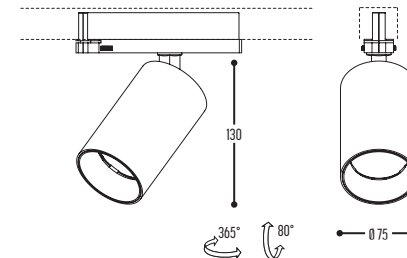

TUKI 75 TRACK

TRACK RAIL: to be ordered separately
Compatible with GLOBAL & POWERGEAR