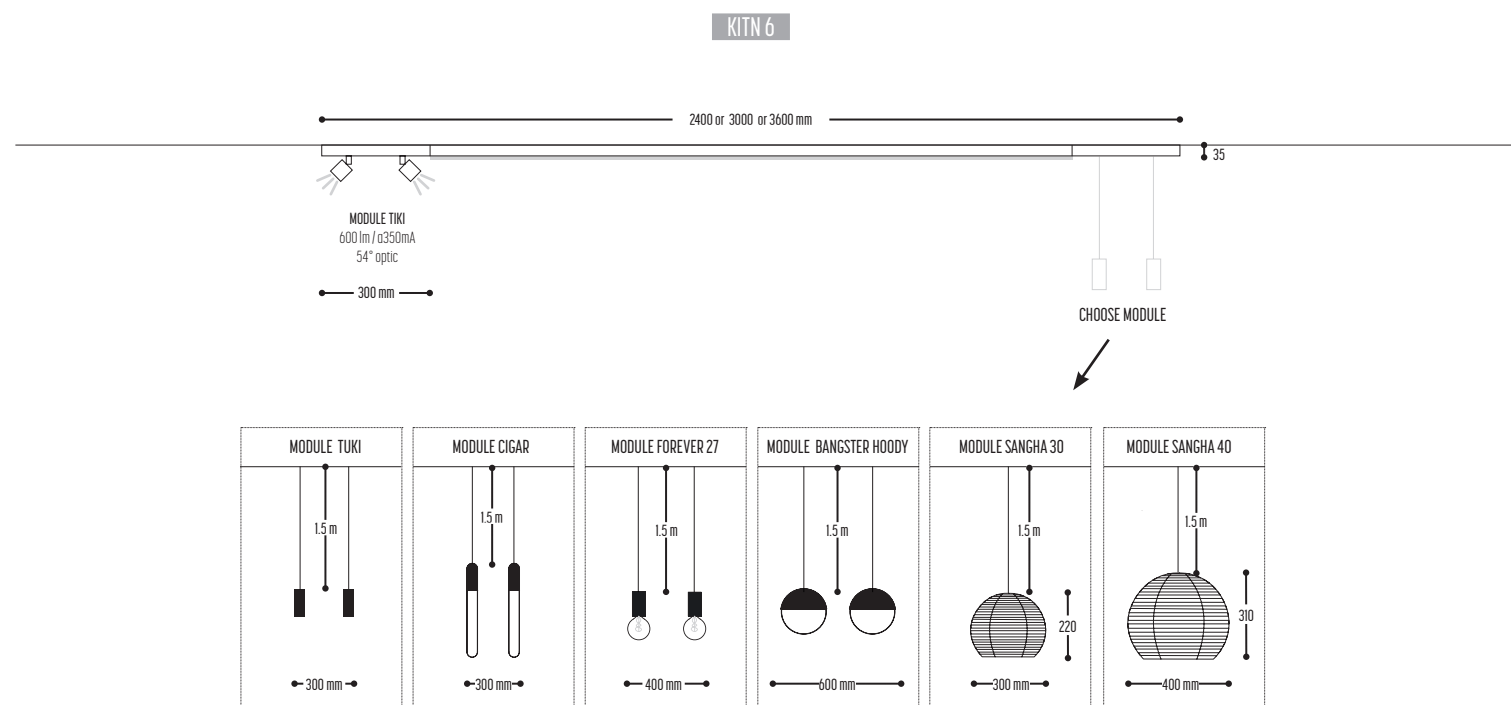

All drivers EXTERN

PC-Alu