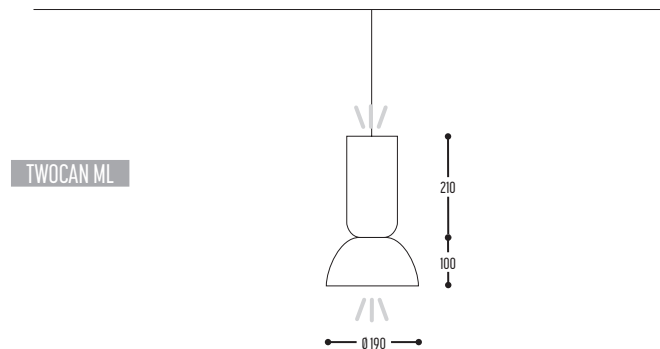

ART.	OMSCHRIJVING / DESCRIPTION	PRICE
2553-02-904002-01-02-0	TWOCAN ML black 400lm 2700K cable 1,5m black / non dim	€ 413
2553-02-904002-01-110-0	TWOCAN ML black 400lm 2700K cable 1,5m brass / non dim	€ 498
2553-02-904002-01-color-0	TWOCAN ML black 400lm 2700K cable 1,5m color / non dim	€ 498
2553-110-904002-01-02-0	TWOCAN ML brass 400lm 2700K cable 1,5m black / non dim	€ 498
2553-110-904002-01-110-0	TWOCAN ML brass 400lm 2700K cable 1,5m brass / non dim	€ 583
2553-110-904002-01-color-0	TWOCAN ML brass 400lm 2700K cable 1,5m color / non dim	€ 583
2553-color-904002-01-02-0	TWOCAN ML color 400lm 2700K cable 1,5m black / non dim	€ 498
2553-color-904002-01-110-0	TWOCAN ML color 400lm 2700K cable 1,5m brass / non dim	€ 583
2553-color-904002-01-color-0	TWOCAN ML color 400lm 2700K cable 1,5m color / non dim	€ 583
2551-02-904002-01-02-0	TWOCAN MM black 2 x 600lm 2700K cable 1,5m black / non dim	€ 413
2551-02-904002-01-110-0	TWOCAN MM black 2 x 600lm 2700K cable 1,5m brass / non dim	€ 514
2551-02-904002-01-color-0	TWOCAN MM black 2 x 600lm 2700K cable 1,5m color / non dim	€ 514
2551-110-904002-01-02-0	TWOCAN MM brass 2 x 600lm 2700K cable 1,5m black / non dim	€ 514
2551-110-904002-01-110-0	TWOCAN MM brass 2 x 600lm 2700K cable 1,5m brass / non dim	€ 615
2551-110-904002-01-color-0	TWOCAN MM brass 2 x 600lm 2700K cable 1,5m color / non dim	€ 615
2551-color-904002-01-02-0	TWOCAN MM color 2 x 600lm 2700K cable 1,5m black / non dim	€ 514
2551-color-904002-01-110-0	TWOCAN MM color 2 x 600lm 2700K cable 1,5m brass / non dim	€ 615
2551-color-904002-01-color-0	TWOCAN MM color 2 x 600lm 2700K cable 1,5m color / non dim	€ 615
2552-02-904002-01-02-0	TWOCAN MS black 2 x 600lm 2700K cable 1,5m black / non dim	€ 461
2552-02-904002-01-110-0	TWOCAN MS black 2 x 600lm 2700K cable 1,5m brass / non dim	€ 541
2552-02-904002-01-color-0	TWOCAN MS black 2 x 600lm 2700K cable 1,5m color / non dim	€ 541
2552-110-904002-01-02-0	TWOCAN MS brass 2 x 600lm 2700K cable 1,5m black / non dim	€ 541
2552-110-904002-01-110-0	TWOCAN MS brass 2 x 600lm 2700K cable 1,5m brass / non dim	€ 625
2552-110-904002-01-color-0	TWOCAN MS brass 2 x 600lm 2700K cable 1,5m color / non dim	€ 625
2552-color-904002-01-02-0	TWOCAN MS color 2 x 600lm 2700K cable 1,5m black / non dim	€ 541
2552-color-904002-01-110-0	TWOCAN MS color 2 x 600lm 2700K cable 1,5m brass / non dim	€ 625
2552-color-904002-01-color-0	TWOCAN MS color 2 x 600lm 2700K cable 1,5m color / non dim	€ 625