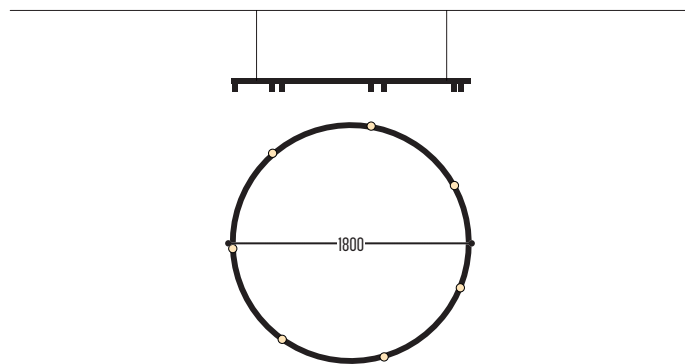

ART.	OMSCHRIJVING / DESCRIPTION	PRICE
1944-black/white-906002-01-02-dim	HIHOPE 1800 black/white 600lm 2700K / cable 1,5m / black / dim	€ 2.947
1944-black/white-906002-01-02-0	HIHOPE 1800 black/white 600lm 2700K / cable 1,5m / black / non dim	€ 2.867
1944-black/white-906002-01-112-dim	HIHOPE 1800 black/white 600lm 2700K / cable 1,5m / gold paint / dim	€ 3.116
1944-black/white-906002-01-112-0	HIHOPE 1800 black/white 600lm 2700K / cable 1,5m / gold paint / non dim	€ 3.037

HIHOPE TIKI 1800