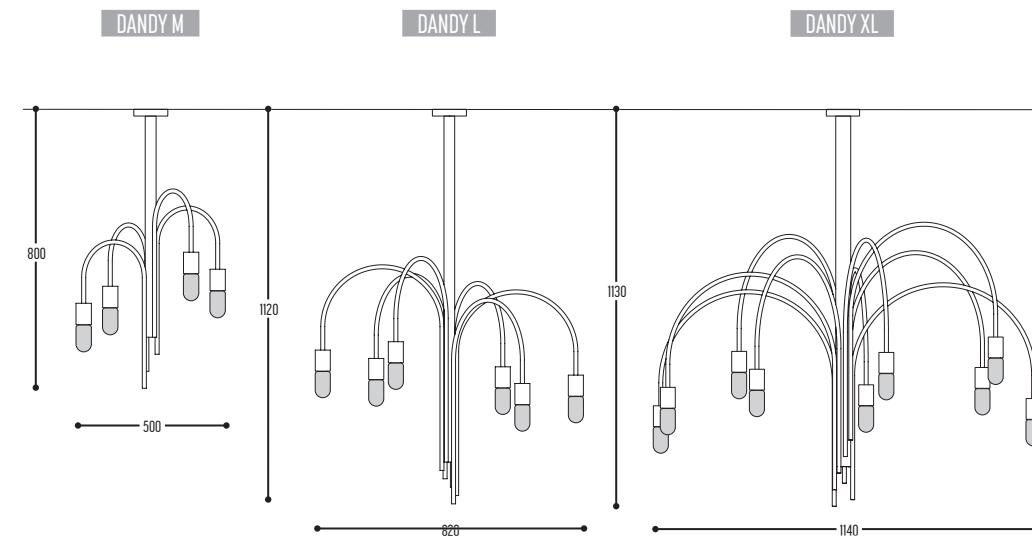

ART.	OMSCHRIJVING / DESCRIPTION	PRICE
2172-02-001-01	DANDY L / black / E27 cable 1,5m	€ 1.288
2172-112-001-01	DANDY L / gold finish / E27 cable 1,5m	€ 1.378
2171-02-001-01	DANDY M / black / E27 cable 1,5m	€ 710
2171-112-001-01	DANDY M / gold finish / E27 cable 1,5m	€ 753
2173-02-001-01	DANDY XL / black / E27 cable 1,5m	€ 2.200
2173-112-001-01	DANDY XL / gold finish / E27 cable 1,5m	€ 2.491

Alu