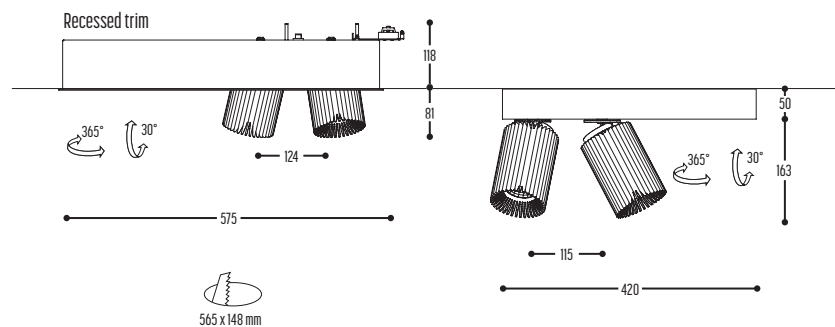

COOLFIN SET2

COOLFIN BOX2