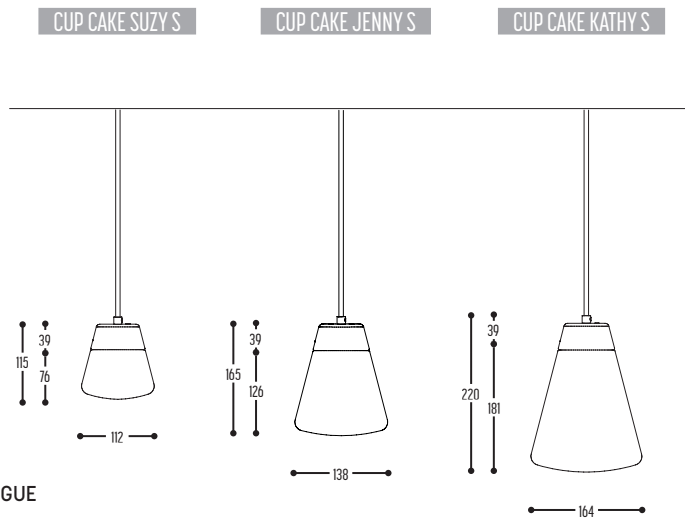

ART.	OMSCHRIJVING / DESCRIPTION	PRICE
1065- black/white-806003-01-dim	CUP CAKE SUZY S black 600lm 3000K / cable 1,5m / dim	€ 313
1065- black/white-806003-01-0	CUP CAKE SUZY S black 600lm 3000K / cable 1,5m / non dim	€ 281
1065-110-806003-01-dim	CUP CAKE SUZY S brass 600lm 3000K / cable 1,5m / dim	€ 313
1065-110-806003-01-0	CUP CAKE SUZY S brass 600lm 3000K / cable 1,5m / non dim	€ 281
1066- black/white-806003-01-dim	CUP CAKE JENNY S black 600lm 3000K / cable 1,5m / dim	€ 360
1066- black/white-806003-01-0	CUP CAKE JENNY S black 600lm 3000K / cable 1,5m / non dim	€ 323
1066-110-806003-01-dim	CUP CAKE JENNY S brass 600lm 3000K / cable 1,5m / dim	€ 360
1066-110-806003-01-0	CUP CAKE JENNY S brass 600lm 3000K / cable 1,5m / non dim	€ 323
1067- black/white-806003-01-dim	CUP CAKE KATHY S black 600lm 3000K / cable 1,5m / dim	€ 392
1067- black/white-806003-01-0	CUP CAKE KATHY S black 600lm 3000K / cable 1,5m / non dim	€ 360
1067-110-806003-01-dim	CUP CAKE KATHY S brass 600lm 3000K / cable 1,5m / dim	€ 392
1067-110-806003-01-0	CUP CAKE KATHY S brass 600lm 3000K / cable 1,5m / non dim	€ 360

Glass-Alu