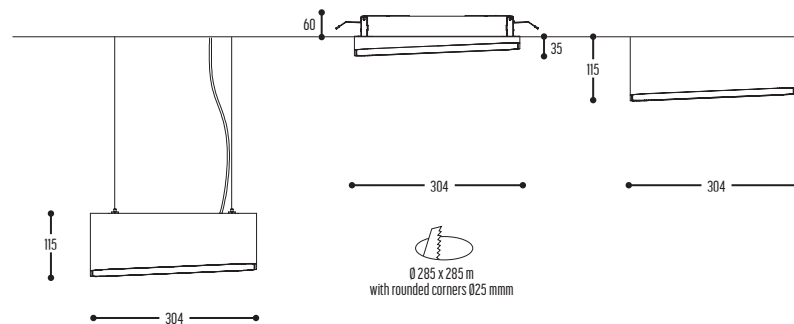

EDGAR SQUARE S

EDGAR SQUARE

EDGAR SQUARE BOX

Metal-PC