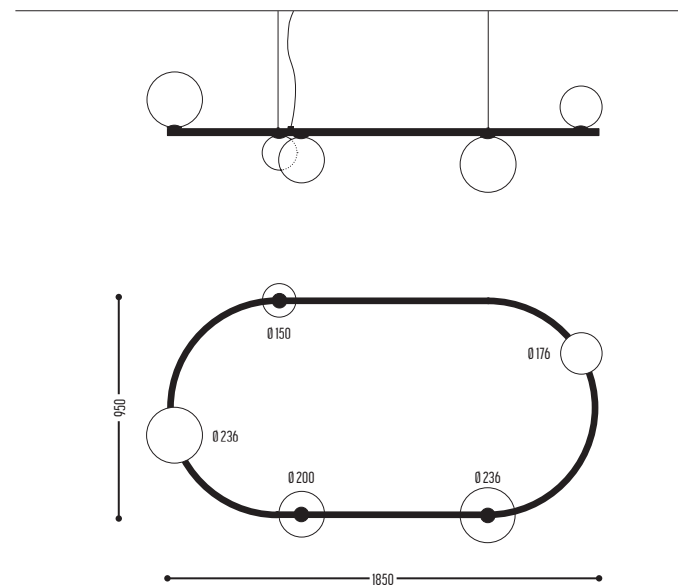

PLANETZZZ 950x1850