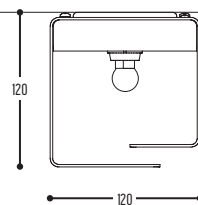

ART.	OMSCHRIJVING / DESCRIPTION	PRICE
851-02-805003-00-0	DING black 400lm 3000K / non dim	€ 302
851-02-071-00	DING black G9	€ 201
851-03-805003-00-0	DING white 400lm 3000K / non dim	€ 302
851-03-071-00	DING white G9	€ 201
851-111-805003-00-0	DING brass finish 400lm 3000K / non dim	€ 323
851-111-071-00	DING brass finish G9	€ 228
851-124-071-00	DING kaki G9	€ 228
851-140-071-00	DING old pink G9	€ 228
851-101-071-00	DING soft pink G9	€ 228
851-141-071-00	DING terracotta red G9	€ 228

Metal-Alu

DING