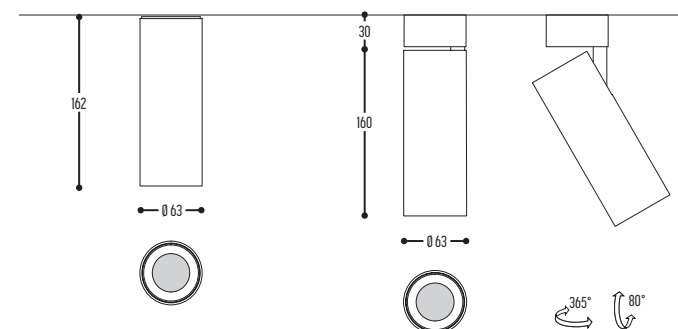

TUKI 60

TUKI 60 MOVE