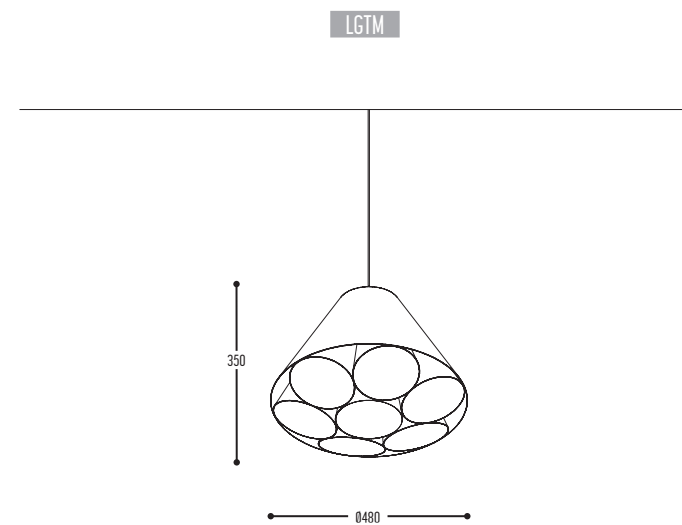

ART.	OMSCHRIJVING / DESCRIPTION	PRICE
750-black/white-915003-01-dim	LGTM - black/white- 1500lm 3000K / cable 1,5m / dim	€ 610
750-black/white-915003-01-0	LGTM - black/white- 1500lm 3000K / cable 1,5m / non dim	€ 572
750-black/white-001-01	LGTM - black/white-E27 cable 1,5m	€ 488
750-black/white-001-02	LGTM - black/white-E27 cable 2,5m	€ 504