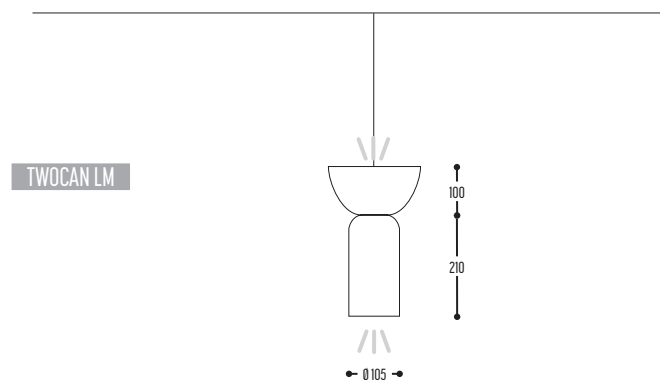

ART.	OMSCHRIJVING / DESCRIPTION	PRICE
2559-02-904002-01-02-0	TWOCAN LL black 2 x 600lm 2700K cable 1,5m black / non dim	€ 413
2559-02-904002-01-110-0	TWOCAN LL black 2 x 600lm 2700K cable 1,5m brass / non dim	€ 472
2559-02-904002-01-color-0	TWOCAN LL black 2 x 600lm 2700K cable 1,5m color / non dim	€ 472
2559-110-904002-01-02-0	TWOCAN LL brass 2 x 600lm 2700K cable 1,5m black / non dim	€ 472
2559-110-904002-01-110-0	TWOCAN LL brass 2 x 600lm 2700K cable 1,5m brass / non dim	€ 525
2559-110-904002-01-color-0	TWOCAN LL brass 2 x 600lm 2700K cable 1,5m color / non dim	€ 525
2559-color-904002-01-color-0	TWOCAN LL color 2 x 600lm 2700K cable 1,5m black / non dim	€ 525
2559-color-904002-01-02-0	TWOCAN LL color 2 x 600lm 2700K cable 1,5m brass / non dim	€ 472
2559-color-904002-01-110-0	TWOCAN LL color 2 x 600lm 2700K cable 1,5m color / non dim	€ 525
2557-02-904002-01-02-0	TWOCAN LM black 2 x 600lm 2700K cable 1,5m black / non dim	€ 413
2557-02-904002-01-110-0	TWOCAN LM black 2 x 600lm 2700K cable 1,5m brass / non dim	€ 498
2557-02-904002-01-color-0	TWOCAN LM black 2 x 600lm 2700K cable 1,5m color / non dim	€ 498
2557-110-904002-01-02-0	TWOCAN LM brass 2 x 600lm 2700K cable 1,5m black / non dim	€ 498
2557-110-904002-01-110-0	TWOCAN LM brass 2 x 600lm 2700K cable 1,5m brass / non dim	€ 583
2557-110-904002-01-color-0	TWOCAN LM brass 2 x 600lm 2700K cable 1,5m color / non dim	€ 583
2557-color-904002-01-02-0	TWOCAN LM color 2 x 600lm 2700K cable 1,5m black / non dim	€ 498
2557-color-904002-01-110-0	TWOCAN LM color 2 x 600lm 2700K cable 1,5m brass / non dim	€ 583
2557-color-904002-01-color-0	TWOCAN LM color 2 x 600lm 2700K cable 1,5m color / non dim	€ 583
2558-02-904001-01-02-0	TWOCAN LS black 2 x 600lm 2200K cable 1,5m black / non dim	€ 435
2558-02-904001-01-110-0	TWOCAN LS black 2 x 600lm 2200K cable 1,5m brass / non dim	€ 482
2558-02-904001-01-color-0	TWOCAN LS black 2 x 600lm 2200K cable 1,5m color / non dim	€ 482
2558-110-904002-01-02-0	TWOCAN LS brass 2 x 600lm 2700K cable 1,5m black / non dim	€ 482
2558-110-904002-01-110-0	TWOCAN LS brass 2 x 600lm 2700K cable 1,5m brass / non dim	€ 525
2558-110-904002-01-color-0	TWOCAN LS brass 2 x 600lm 2700K cable 1,5m color / non dim	€ 525
2558-color-904002-01-02-0	TWOCAN LS color 2 x 600lm 2700K cable 1,5m black / non dim	€ 482
2558-color-904002-01-110-0	TWOCAN LS color 2 x 600lm 2700K cable 1,5m brass / non dim	€ 525
2558-color-904002-01-color-0	TWOCAN LS color 2 x 600lm 2700K cable 1,5m color / non dim	€ 525