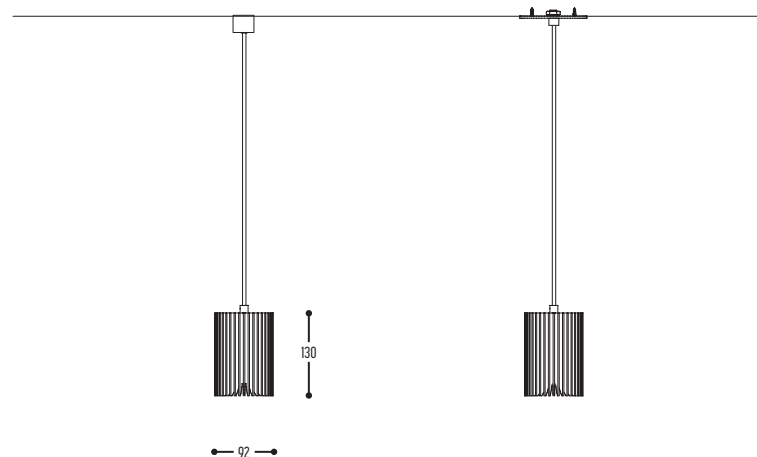

ART.	OMSCHRIJVING / DESCRIPTION	PRICE
834-02-910403-01-dim	COOLFIN S black 1100lm 40° 3000K / cable 1,5m / dim	€ 424
834-02-910403-01-0	COOLFIN S black 1100lm 40° 3000K / cable 1,5m / non dim	€ 387
834-02-065-01	COOLFIN S black GU10 cable 1,5m	€ 249
834-02-065-01-G	COOLFIN S black GU10 cable 1,5m / gold	€ 270
825-02-910403-01-dim	COOLFIN S2 black 1100lm 40° 3000K / cable 1,5m / dim	€ 350
825-02-910403-01-0	COOLFIN S2 black 1100lm 40° 3000K / cable 1,5m / non dim	€ 307
825-02-065-01	COOLFIN S2 black GU10 cable 1,5m	€ 228
825-02-065-01-G	COOLFIN S2 black GU10 cable 1,5m / gold point	€ 249

COOLFIN S

COOLFIN S2