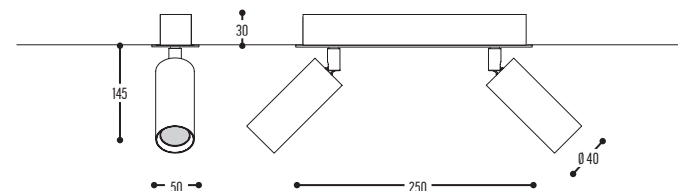

TUKI 40 SET 2