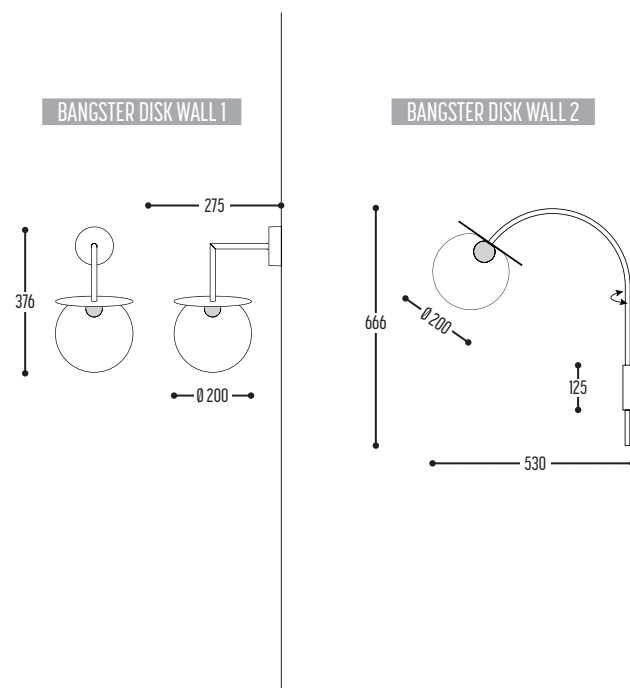

ART.	OMSCHRIJVING / DESCRIPTION	PRICE
2146-black/white-904202-00-dim	BANGSTER DISK WALL 1 black/white 600lm 200 dia 2700K / glass transparent / dim	€ 525
2146-black/white-904202-00-0	BANGSTER DISK WALL 1 black/white 600lm 200 dia 2700K / glass transparent / non dim	€ 488
2146-black/white-071200-00	BANGSTER DISK WALL 1 black/white G9 200 dia / glass transparent	€ 429
2198-black/white-071200-00-02	BANGSTER DISK WALL 2 black/white G9 200 dia / glass transparent / black/white	€ 519
2198-black/white-071200-00-110	BANGSTER DISK WALL 2 black/white G9 200 dia / glass transparent / brass	€ 557

* Prices GLASS TRANSPARENT = Prices GLASS WHITE

Alu - Glass - Brass