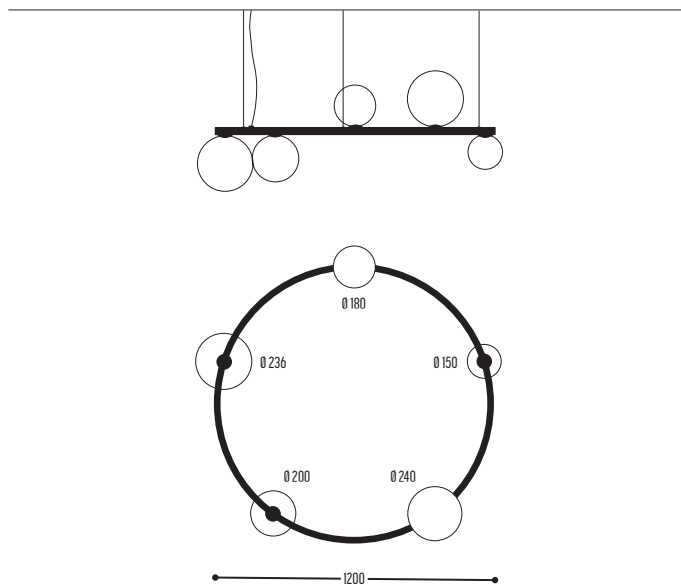

ART.	OMSCHRIJVING / DESCRIPTION	PRICE
2621-black/white-906002-01-0	PLANETZ 1200 black/white 2700k / 1,5m / non dim	€ 3.265
2621-black/white-906002-01-dim	PLANETZ 1200 black/white 2700k / 1,5m / dim	€ 3.339

PLANETZZZ 1200