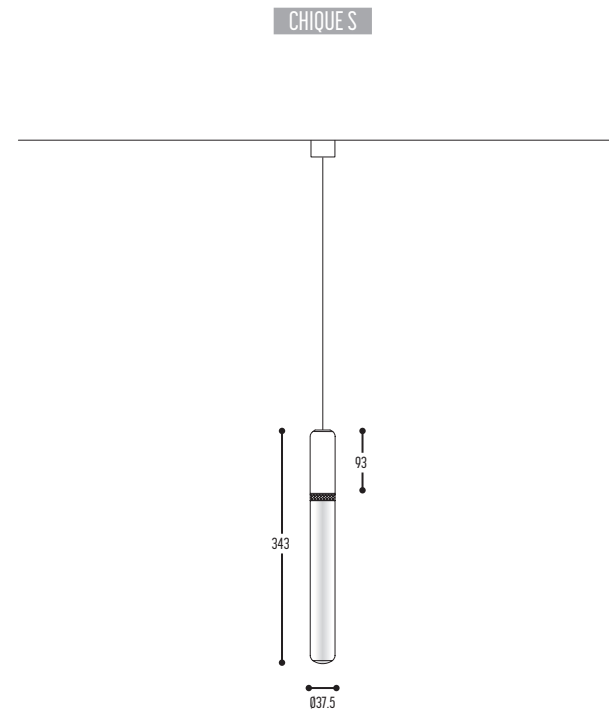

ART.	OMSCHRIJVING / DESCRIPTION	PRICE
2600-134-9042-01-150-150-dim	CHIQUE S alabaster 400lm 2700K / cable 1,5m / bronze light - bronze light / dim	€ 541
2600-134-9042-01-150-150-0	CHIQUE S alabaster 400lm 2700K / cable 1,5m / bronze light - bronze light / non dim	€ 504
2600-134-9042-01-151-151-dim	CHIQUE S alabaster 400lm 2700K / cable 1,5m / bronze dark - bronze dark / dim	€ 541
2600-134-9042-01-151-151-0	CHIQUE S alabaster 400lm 2700K / cable 1,5m / bronze dark - bronze dark / non dim	€ 504
2600-13-9042-01-02-02-dim	CHIQUE S glass 400lm 2700K / cable 1,5m / bronze light - bronze light / dim	€ 498
2600-13-9042-01-02-02-0	CHIQUE S glass 400lm 2700K / cable 1,5m / bronze light - bronze light / non dim	€ 435
2600-13-9042-01-150-150-dim	CHIQUE S glass 400lm 2700K / cable 1,5m / bronze dark - bronze dark / dim	€ 498
2600-13-9042-01-150-150-0	CHIQUE S glass 400lm 2700K / cable 1,5m / bronze dark - bronze dark / non dim	€ 461