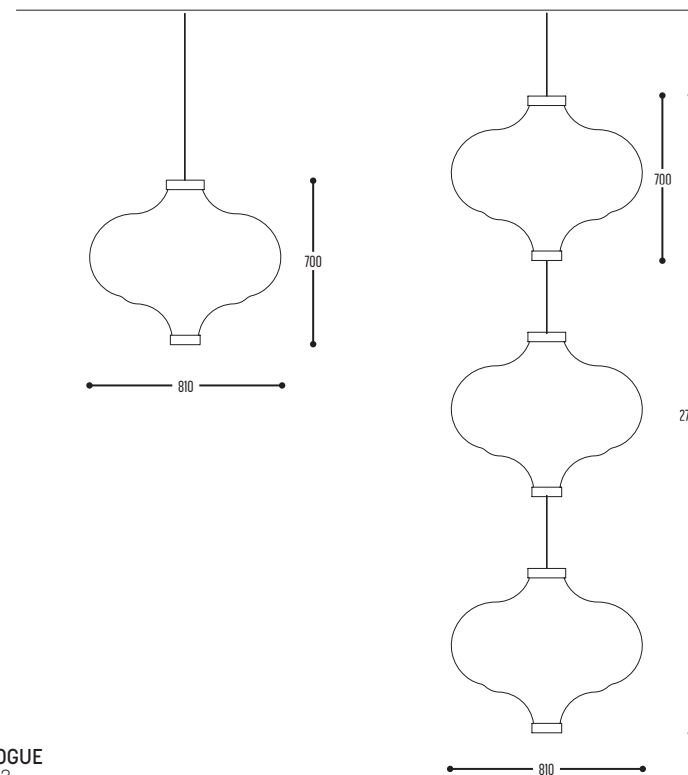

NO COPY

NO COPY SNAKE

CATALOGUE
page 293