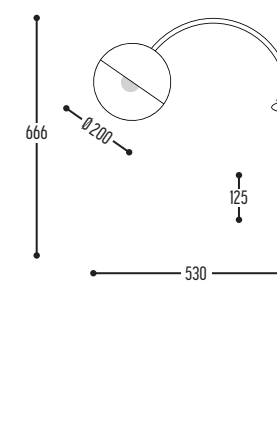

BANGSTER HOODY WALL 2