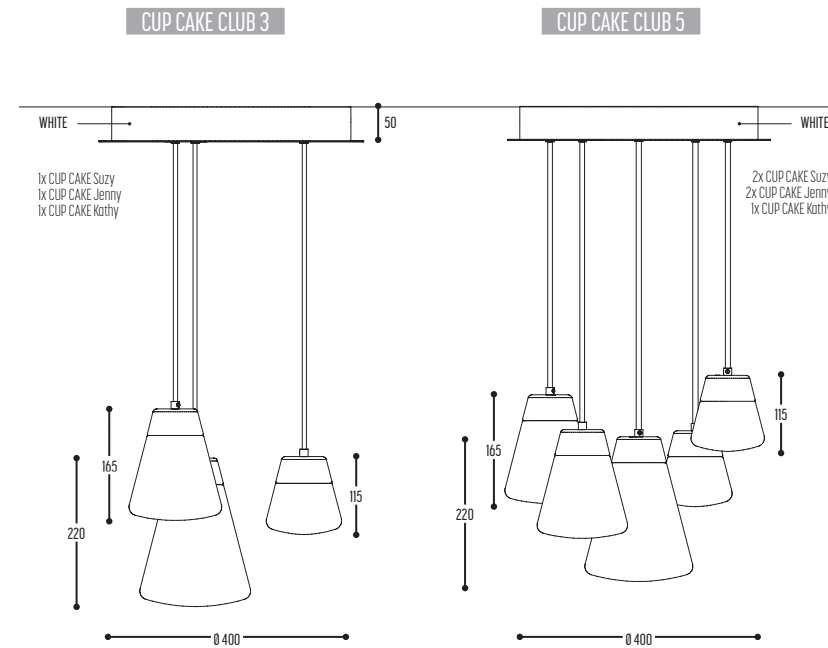

ART.	OMSCHRIJVING / DESCRIPTION	PRICE
1070- black/white-806003-01-dim	CUP CAKE CLUB3 black 600lm 3000K / cable 1,5m / dim	€ 1.261
1070- black/white-806003-01-0	CUP CAKE CLUB3 black 600lm 3000K / cable 1,5m / non dim	€ 1.023
1070-110-806003-01-dim	CUP CAKE CLUB3 brass 600lm 3000K / cable 1,5m / dim	€ 1.261
1070-110-806003-01-0	CUP CAKE CLUB3 brass 600lm 3000K / cable 1,5m / non dim	€ 1.044
1071- black/white-806003-01-dim	CUP CAKE CLUB5 black 600lm 3000K / cable 1,5m / dim	€ 1.813
1071- black/white-806003-01-0	CUP CAKE CLUB5 black 600lm 3000K / cable 1,5m / non dim	€ 1.701
1071-110-806003-01-dim	CUP CAKE CLUB5 brass 600lm 3000K / cable 1,5m / dim	€ 1.813
1071-110-806003-01-0	CUP CAKE CLUB5 brass 600lm 3000K / cable 1,5m / non dim	€ 1.701

Glass-Alu