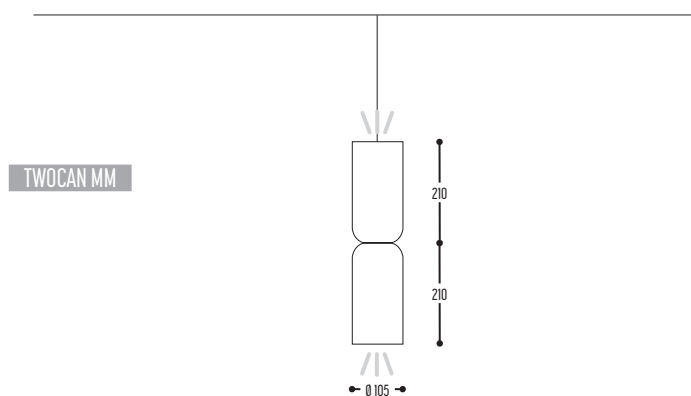

ART.	OMSCHRIJVING / DESCRIPTION	PRICE
2553-02-904002-01-02-0	TWOCAN ML black 400lm 2700K cable 1,5m black / non dim	€ 413
2553-02-904002-01-110-0	TWOCAN ML black 400lm 2700K cable 1,5m brass / non dim	€ 498
2553-02-904002-01-color-0	TWOCAN ML black 400lm 2700K cable 1,5m color / non dim	€ 498
2553-110-904002-01-02-0	TWOCAN ML brass 400lm 2700K cable 1,5m black / non dim	€ 498
2553-110-904002-01-110-0	TWOCAN ML brass 400lm 2700K cable 1,5m brass / non dim	€ 583
2553-110-904002-01-color-0	TWOCAN ML brass 400lm 2700K cable 1,5m color / non dim	€ 583
2553-color-904002-01-02-0	TWOCAN ML color 400lm 2700K cable 1,5m black / non dim	€ 498
2553-color-904002-01-110-0	TWOCAN ML color 400lm 2700K cable 1,5m brass / non dim	€ 583
2553-color-904002-01-color-0	TWOCAN ML color 400lm 2700K cable 1,5m color / non dim	€ 583
2551-02-904002-01-02-0	TWOCAN MM black 2 x 600lm 2700K cable 1,5m black / non dim	€ 413
2551-02-904002-01-110-0	TWOCAN MM black 2 x 600lm 2700K cable 1,5m brass / non dim	€ 514
2551-02-904002-01-color-0	TWOCAN MM black 2 x 600lm 2700K cable 1,5m color / non dim	€ 514
2551-110-904002-01-02-0	TWOCAN MM brass 2 x 600lm 2700K cable 1,5m black / non dim	€ 514
2551-110-904002-01-110-0	TWOCAN MM brass 2 x 600lm 2700K cable 1,5m brass / non dim	€ 615
2551-110-904002-01-color-0	TWOCAN MM brass 2 x 600lm 2700K cable 1,5m color / non dim	€ 615
2551-color-904002-01-02-0	TWOCAN MM color 2 x 600lm 2700K cable 1,5m black / non dim	€ 514
2551-color-904002-01-110-0	TWOCAN MM color 2 x 600lm 2700K cable 1,5m brass / non dim	€ 615
2551-color-904002-01-color-0	TWOCAN MM color 2 x 600lm 2700K cable 1,5m color / non dim	€ 615
2552-02-904002-01-02-0	TWOCAN MS black 2 x 600lm 2700K cable 1,5m black / non dim	€ 461
2552-02-904002-01-110-0	TWOCAN MS black 2 x 600lm 2700K cable 1,5m brass / non dim	€ 541
2552-02-904002-01-color-0	TWOCAN MS black 2 x 600lm 2700K cable 1,5m color / non dim	€ 541
2552-110-904002-01-02-0	TWOCAN MS brass 2 x 600lm 2700K cable 1,5m black / non dim	€ 541
2552-110-904002-01-110-0	TWOCAN MS brass 2 x 600lm 2700K cable 1,5m brass / non dim	€ 625
2552-110-904002-01-color-0	TWOCAN MS brass 2 x 600lm 2700K cable 1,5m color / non dim	€ 625
2552-color-904002-01-02-0	TWOCAN MS color 2 x 600lm 2700K cable 1,5m black / non dim	€ 541
2552-color-904002-01-110-0	TWOCAN MS color 2 x 600lm 2700K cable 1,5m brass / non dim	€ 625
2552-color-904002-01-color-0	TWOCAN MS color 2 x 600lm 2700K cable 1,5m color / non dim	€ 625