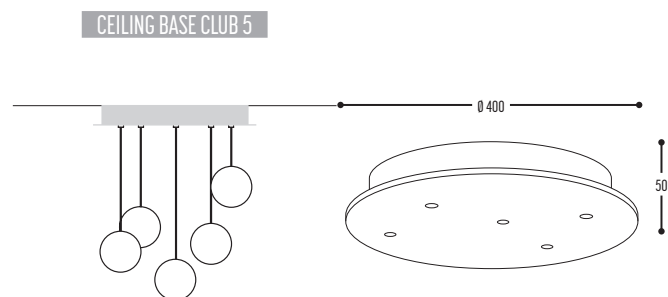

ART.	OMSCHRIJVING / DESCRIPTION	PRICE
1894-02	CEILING BASE CLUB5 black	€ 329
1894-03	CEILING BASE CLUB5 white	€ 329