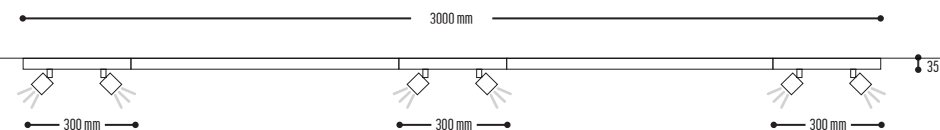

All drivers EXTERN

PC-Alu

TIKI

PETI

TOQI

KITN 2

ART.	OMSCHRIJVING / DESCRIPTION	PRICE
2665-02-28P2-dim	KITN 3 - 2400mm black 28,8w/m 2700K / dim	€ 1.193
2665-02-28P2-0	KITN 3 - 2400mm black 28,8w/m 2700K / non dim	€ 1.097
2666-02-28P2-dim	KITN 3 - 3000mm black 28,8w/m 2700K / dim	€ 1.378
2666-02-28P2-0	KITN 3 - 3000mm black 28,8w/m 2700K / non dim	€ 1.283
2667-02-28P2-dim	KITN 3 - 3600mm black 28,8w/m 2700K / dim	€ 1.574
2667-02-28P2-0	KITN 3 - 3600mm black 28,8w/m 2700K / non dim	€ 1.479