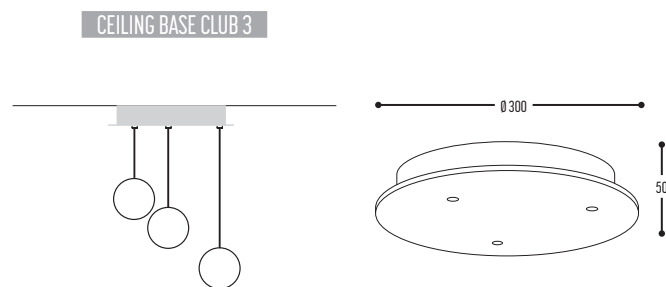

ART.	OMSCHRIJVING / DESCRIPTION	PRICE
1893-02	CEILING BASE CLUB3 black	€ 318
1893-03	CEILING BASE CLUB3 white	€ 318