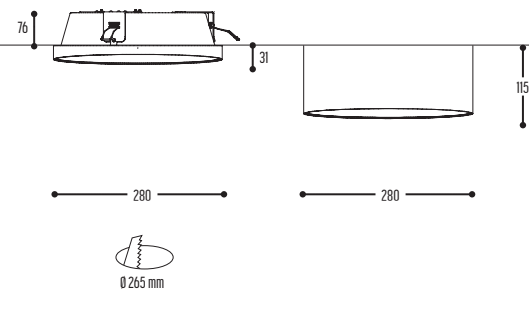

EDGAR ROUND S

EDGAR ROUND

EDGAR ROUND BOX

Metal-PC