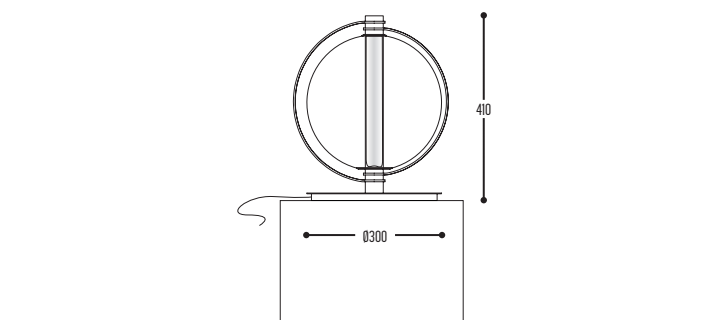

ART.	OMSCHRIJVING / DESCRIPTION	PRICE
3102-134-151-0	CUIABA TABLE / bronze alabaster / non-dim	€ 1.781

CUIABA TABLE

ART.	OMSCHRIJVING / DESCRIPTION	PRICE
1065- black/white-806003-01-dim	CUP CAKE SUZY S black 600lm 3000K / cable 1,5m / dim	€ 313
1065- black/white-806003-01-0	CUP CAKE SUZY S black 600lm 3000K / cable 1,5m / non dim	€ 281
1065-110-806003-01-dim	CUP CAKE SUZY S brass 600lm 3000K / cable 1,5m / dim	€ 313
1065-110-806003-01-0	CUP CAKE SUZY S brass 600lm 3000K / cable 1,5m / non dim	€ 281
1066- black/white-806003-01-dim	CUP CAKE JENNY S black 600lm 3000K / cable 1,5m / dim	€ 360
1066- black/white-806003-01-0	CUP CAKE JENNY S black 600lm 3000K / cable 1,5m / non dim	€ 323
1066-110-806003-01-dim	CUP CAKE JENNY S brass 600lm 3000K / cable 1,5m / dim	€ 360
1066-110-806003-01-0	CUP CAKE JENNY S brass 600lm 3000K / cable 1,5m / non dim	€ 323
1067- black/white-806003-01-dim	CUP CAKE KATHY S black 600lm 3000K / cable 1,5m / dim	€ 392
1067- black/white-806003-01-0	CUP CAKE KATHY S black 600lm 3000K / cable 1,5m / non dim	€ 360
1067-110-806003-01-dim	CUP CAKE KATHY S brass 600lm 3000K / cable 1,5m / dim	€ 392
1067-110-806003-01-0	CUP CAKE KATHY S brass 600lm 3000K / cable 1,5m / non dim	€ 360