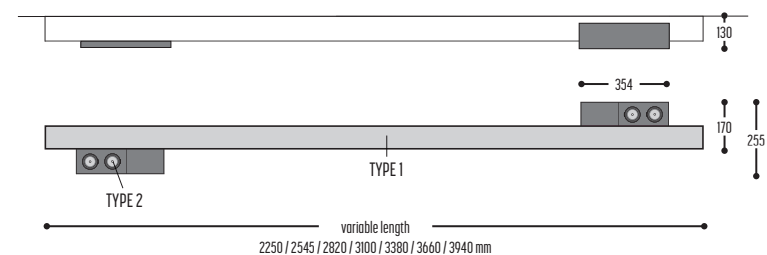

METROFFICE 7/13

Hey, oh
Sheets of empty canvas
Untouched sheets of clay
Were laid spread out before me
As her body once did
All five horizons
Revolved around her soul
As the earth to the sun
Now the air I tasted and breathed
Has taken a turn

Oh and all I taught her was everything
Oh I know she gave me all that she wore
And now my bitter hands
Chafe beneath the clouds
Of what was everything
Oh the pictures have
All been washed in black
Tattooed everything

I take a walk outside
I'm surrounded by
Some kids at play
I can feel their laughter
So why do I sear
Oh, and twisted thoughts that spin
Round my head
I'm spinning
Oh, I'm spinning
How quick the sun can, drop away

And now my bitter hands
Cradle broken glass
Of what was everything
All the pictures have
All been washed in black
Tattooed everything
All the love gone bad
Turned my world to black
Tattooed all I see
All that I am
All that I'll be, yeah
Uh huh, uh huh, oh

I know someday you'll have a beautiful life
I know you'll be a star
In somebody else's sky
But why
Why
Why can't it be
Oh can't it be mine

BLACK- PEARL JAM