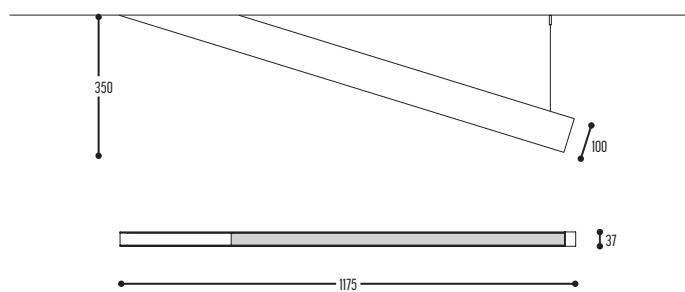

ART.	OMSCHRIJVING / DESCRIPTION	PRICE
1230-black/white-824003-0-dali	ANGLE BEAM 1 black 2400lm 3000K / opal / dali	€ 890
1230-02-824003-0-0	ANGLE BEAM 1 black 2400lm 3000K / opal / non dim	€ 815
1231-black/white-832003-0-dali	ANGLE BEAM 2 black 3200lm 3000K / opal / dali	€ 975
1231-02-832003-0-0	ANGLE BEAM 2 black 3200lm 3000K / opal / non dim	€ 900

PC / Aluminium

ANGLE BEAM 1