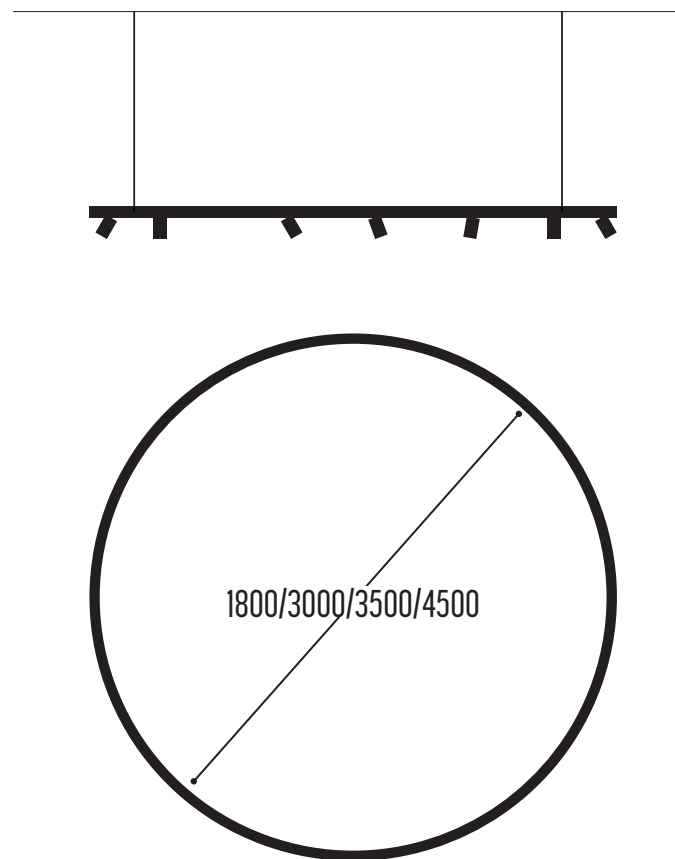

HIHOPE TUKI