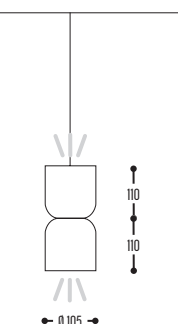

TWOCAN SL

TWOCAN SM

TWOCAN SS

ART.	OMSCHRIJVING / DESCRIPTION	PRICE
2181-02-866003-01-02-3	UPFO 80 black 6x 6300lm 3000K / 1,5m SUSP TUBE DETAIL color black / dali	€ 2.279
2181-02-866003-01-02-0	UPFO 80 black 6x 6300lm 3000K / 1,5m SUSP TUBE DETAIL color black / non dim	€ 2.200
2181-03-866003-01-03-3	UPFO 80 white 6x 6300lm 3000K / 1,5m SUSP TUBE DETAIL color white / dali	€ 2.279
2181-03-866003-01-03-0	UPFO 80 white 6x 6300lm 3000K / 1,5m SUSP TUBE DETAIL color white / non dim	€ 2.200
2180-02-888003-01-02-3	UPFO 120 black 8x 8400lm 3000K / 1,5m SUSP TUBE DETAIL color black / dali	€ 2.904
2180-02-888003-01-02-0	UPFO 120 black 8x 8400lm 3000K / 1,5m SUSP TUBE DETAIL color black / non dim	€ 2.825
2180-03-888003-01-03-3	UPFO 120 white 8x 8400lm 3000K / 1,5m SUSP TUBE DETAIL color white / dali	€ 2.904
2180-03-888003-01-03-0	UPFO 120 white 8x 8400lm 3000K / 1,5m SUSP TUBE DETAIL color white / non dim	€ 2.825