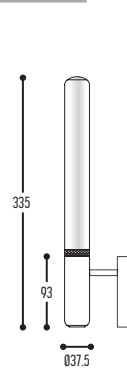

CHIQUE 30.4 WALL