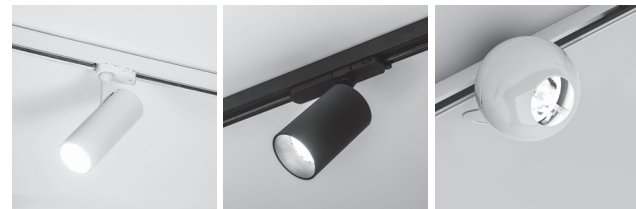

TUKI 60 TRACK
page 152

TUKI 75 TRACK
page 153

12-25 TRACK
page 160

Track

Floor