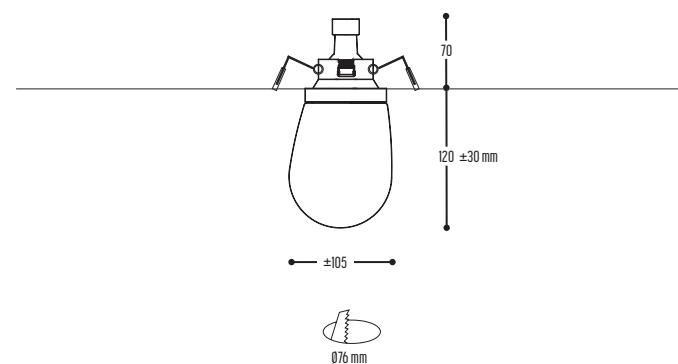

Alu-Glass

DROPZ

ART.	OMSCHRIJVING / DESCRIPTION	PRICE
947-black/white-810003-01-B-dim	EDGAR ROUND S black/white- 1550lm 3000K / cable 1,5m / black / dim	€ 525
947-black/white-810003-01-B-0	EDGAR ROUND S black/white- 1550lm 3000K / cable 1,5m / black / non dim	€ 477
947-black/white-810003-01-G-dim	EDGAR ROUND S black/white- 1550lm 3000K / cable 1,5m / gold / dim	€ 562
947-black/white-810003-01-G-0	EDGAR ROUND S black/white- 1550lm 3000K / cable 1,5m / gold / non dim	€ 477
947-black/white-810003-01-W-dim	EDGAR ROUND S black/white- 1550lm 3000K / cable 1,5m / white / dim	€ 509
947-black/white-810003-01-W-0	EDGAR ROUND S black/white- 1550lm 3000K / cable 1,5m / white / non dim	€ 477
945-black/white-810003-00-B-dim	EDGAR ROUND black 1550lm 3000K / black / dim	€ 509
945-black/white-810003-00-B-0	EDGAR ROUND black 1550lm 3000K / black / non dim	€ 466
945-black/white-810003-00-G-dim	EDGAR ROUND black 1550lm 3000K / gold / dim	€ 546
945-black/white-810003-00-G-0	EDGAR ROUND black 1550lm 3000K / gold / non dim	€ 504
945-black/white-810003-00-W-dim	EDGAR ROUND black 1550lm 3000K / white / dim	€ 509
945-black/white-810003-00-W-0	EDGAR ROUND black 1550lm 3000K / white / non dim	€ 466
946-black/white-810003-00-B-dim	EDGAR ROUND BOX1 black 1550lm 3000K / black / dim	€ 620
946-black/white-810003-00-B-0	EDGAR ROUND BOX1 black 1550lm 3000K / black / non dim	€ 572
946-black/white-810003-00-G-dim	EDGAR ROUND BOX1 black 1550lm 3000K / gold / dim	€ 652
946-black/white-810003-00-G-0	EDGAR ROUND BOX1 black 1550lm 3000K / gold / non dim	€ 610
946-black/white-810003-00-W-dim	EDGAR ROUND BOX1 black 1550lm 3000K / white / dim	€ 620
946-black/white-810003-00-W-0	EDGAR ROUND BOX1 black 1550lm 3000K / white / non dim	€ 572