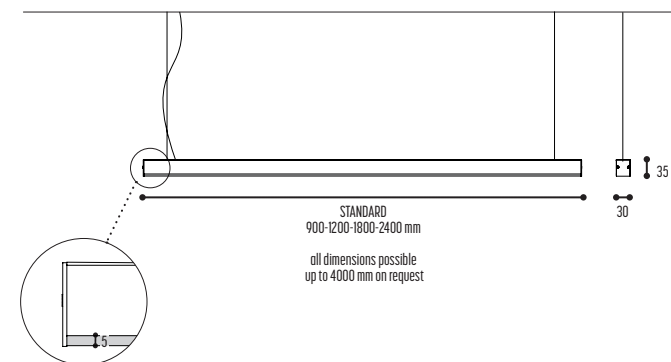

NINZA

ART.	OMSCHRIJVING / DESCRIPTION	PRICE
1796-02-28P2-01-0-90	NINZA S black 28,8W/m /opal 2700K / cable 1,5m / non dim /900mm	€ 795
1796-02-28P2-01-dim-90	NINZA S black 28,8W/m /opal 2700K / cable 1,5m / dim /900mm	€ 905
1796-02-28P2-01-0-120	NINZA S black 28,8W/m /opal 2700K / cable 1,5m / non dim /1200mm	€ 865
1796-02-28P2-01-dim-120	NINZA S black 28,8W/m /opal 2700K / cable 1,5m / dim /1200mm	€ 975
1796-02-28P2-01-0-180	NINZA S black 28,8W/m /opal 2700K / cable 1,5m / non dim /1800mm	€ 980
1796-02-28P2-01-dim-180	NINZA S black 28,8W/m /opal 2700K / cable 1,5m / dim /1800mm	€ 1.020
1796-02-28P2-01-0-240	NINZA S black 28,8W/m /opal 2700K / cable 1,5m / non dim /2400mm	€ 1.195
1796-02-28P2-01-dim-240	NINZA S black 28,8W/m /opal 2700K / cable 1,5m / dim /2400mm	€ 1.280

NINZA S