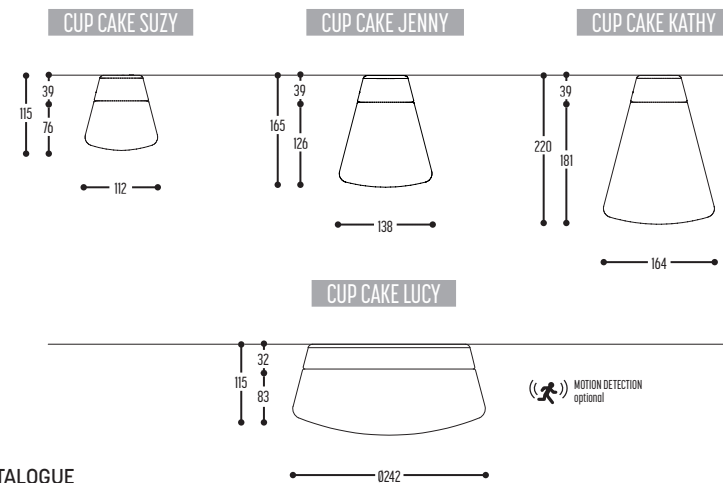

ART.	OMSCHRIJVING / DESCRIPTION	PRICE
1060- black/white-806003-00-dim	CUP CAKE SUZY black 600lm 3000K / dim	€ 297
1060- black/white-806003-00-0	CUP CAKE SUZY black 600lm 3000K / non dim	€ 260
1060-110-806003-00-dim	CUP CAKE SUZY brass 600lm 3000K / dim	€ 297
1060-110-806003-00-0	CUP CAKE SUZY brass 600lm 3000K / non dim	€ 260
1061- black/white-806003-00-dim	CUP CAKE JENNY black 600lm 3000K / dim	€ 366
1061- black/white-806003-00-0	CUP CAKE JENNY black 600lm 3000K / non dim	€ 323
1061-110-806003-00-dim	CUP CAKE JENNY brass 600lm 3000K / dim	€ 366
1061-110-806003-00-0	CUP CAKE JENNY brass 600lm 3000K / non dim	€ 323
1062- black/white-806003-00-dim	CUP CAKE KATHY black 600lm 3000K / dim	€ 350
1062- black/white-806003-00-0	CUP CAKE KATHY black 600lm 3000K / non dim	€ 313
1062-110-806003-00-dim	CUP CAKE KATHY brass 600lm 3000K / dim	€ 350
1062-110-806003-00-0	CUP CAKE KATHY brass 600lm 3000K / non dim	€ 323
1072-02-804003-00-1-0	CUP CAKE LUCY black 1350Lm 3000K / MOTION DETECTION / non dim	€ 244
1072-110-804003-00-1-0	CUP CAKE LUCY brass 1350Lm 3000K / MOTION DETECTION / non dim	€ 307