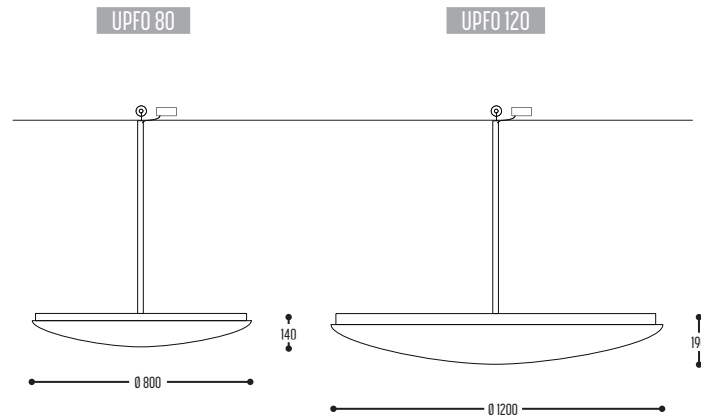

ART.	OMSCHRIJVING / DESCRIPTION	PRICE
2181-02-866003-01-02-3	UPFO 80 black 6x 6300lm 3000K / 1,5m SUSP TUBE DETAIL color black / dali	€ 2.279
2181-02-866003-01-02-0	UPFO 80 black 6x 6300lm 3000K / 1,5m SUSP TUBE DETAIL color black / non dim	€ 2.200
2181-03-866003-01-03-3	UPFO 80 white 6x 6300lm 3000K / 1,5m SUSP TUBE DETAIL color white / dali	€ 2.279
2181-03-866003-01-03-0	UPFO 80 white 6x 6300lm 3000K / 1,5m SUSP TUBE DETAIL color white / non dim	€ 2.200
2180-02-888003-01-02-3	UPFO 120 black 8x 8400lm 3000K / 1,5m SUSP TUBE DETAIL color black / dali	€ 2.904
2180-02-888003-01-02-0	UPFO 120 black 8x 8400lm 3000K / 1,5m SUSP TUBE DETAIL color black / non dim	€ 2.825
2180-03-888003-01-03-3	UPFO 120 white 8x 8400lm 3000K / 1,5m SUSP TUBE DETAIL color white / dali	€ 2.904
2180-03-888003-01-03-0	UPFO 120 white 8x 8400lm 3000K / 1,5m SUSP TUBE DETAIL color white / non dim	€ 2.825

Composite - Alu