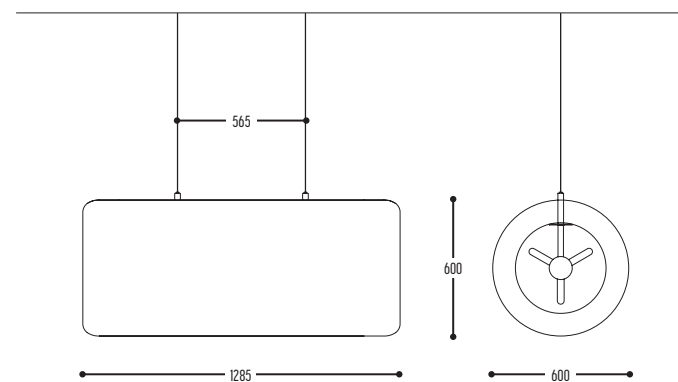

ART.	OMSCHRIJVING / DESCRIPTION	PRICE
110-43-8663-dim-01-1	D-CONCRETE 7640lm 3000K / dim cable 1,5m / opal	€ 1.044
110-43-8663-0-01-1	D-CONCRETE 7640lm 3000K / non dim cable 1,5m / opal	€ 986
110-40-8663-dim-01-1	D-COW 7640lm 3000K / dim cable 1,5m / opal	€ 1.701
110-40-8663-0-01-1	D-COW 7640lm 3000K / non dim cable 1,5m / opal	€ 1.643
110-42-8663-dim-01-1	D-LEATHER black 7640lm 3000K / dim cable 1,5m / opal	€ 1.521
110-42-8663-0-01-1	D-LEATHER black 7640lm 3000K / non dim cable 1,5m / opal	€ 1.468
110-46-8663-dim-01-1	D-RABBIT black 7640lm 3000K / dim cable 1,5m / opal	€ 1.548
110-46-8663-0-01-1	D-RABBIT black 7640lm 3000K / non dim cable 1,5m / opal	€ 1.495
110-45-8663-dim-01-1	D-RABBIT BROWN 7640lm 3000K / dim cable 1,5m / opal	€ 1.548
110-45-8663-0-01-1	D-RABBIT BROWN 7640lm 3000K / non dim cable 1,5m / opal	€ 1.495
110-44-8663-dim-01-1	D-RABBIT white 7640lm 3000K / dim cable 1,5m / opal	€ 1.548
110-44-8663-0-01-1	D-RABBIT white 7640lm 3000K / non dim cable 1,5m / opal	€ 1.495

Concrete-Metal

ART.	OMSCHRIJVING / DESCRIPTION	PRICE
160-03-5103-02-3	D2V2 white >80 CRI 24Vdc 3000K / cable 2,5m / dali	€ 2.925
160-03-5103-02-0	D2V2 white >80 CRI 24Vdc 3000K / cable 2,5m / non dim	€ 2.780
160-03-500-02-3	D2V2 white RGB 3000K / cable 2,5m / dali	€ 2.810
160-03-500-02-9	D2V2 white RGB 3000K / cable 2,5m / DMX	€ 2.810
160-03-500-02-0	D2V2 white RGB 3000K / cable 2,5m / non dim	€ 2.810

PE-Metal

D2V2