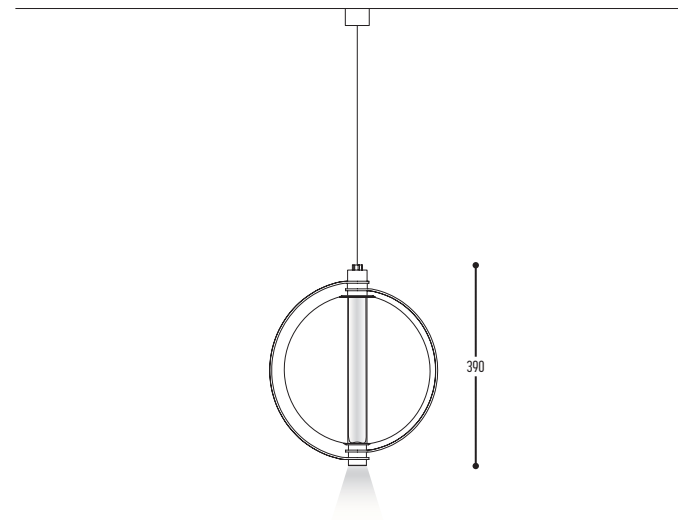

Attention : 5-Pole cable required for separate control of the spot and central alabaster / delivered with driver central alabaster + driver central spot

CUIABA S

ART.	OMSCHRIJVING / DESCRIPTION	PRICE
3100-134-151-0	CUIABA FLOOR 135 / bronze alabaster / non-dim	€ 2.056
3101-134-151-0	CUIABA FLOOR 180 / bronze alabaster / non-dim	€ 2.056
3101-134-904342-151-0	CUIABA FLOOR 180 / bronze alabaster / spot 2700K / 34° / non-dim	€ 2.099