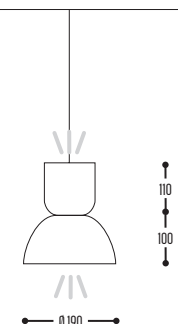

ART.	OMSCHRIJVING / DESCRIPTION	PRICE
2556-02-904002-01-02-0	TWOCAN SL black 2 x 600lm 2700K cable 1,5m black / non dim	€ 435
2556-02-904002-01-110-0	TWOCAN SL black 2 x 600lm 2700K cable 1,5m brass / non dim	€ 482
2556-02-904002-01-color-0	TWOCAN SL black 2 x 600lm 2700K cable 1,5m color / non dim	€ 482
2556-110-904002-01-02-0	TWOCAN SL brass 2 x 600lm 2700K cable 1,5m black / non dim	€ 482
2556-110-904002-01-110-0	TWOCAN SL brass 2 x 600lm 2700K cable 1,5m brass / non dim	€ 525
2556-110-904002-01-color-0	TWOCAN SL brass 2 x 600lm 2700K cable 1,5m color / non dim	€ 525
2556-color-904002-01-02-0	TWOCAN SL color 2 x 600lm 2700K cable 1,5m black / non dim	€ 482
2556-color-904002-01-110-0	TWOCAN SL color 2 x 600lm 2700K cable 1,5m brass / non dim	€ 525
2556-color-904002-01-color-0	TWOCAN SL color 2 x 600lm 2700K cable 1,5m color / non dim	€ 525
2554-02-904002-01-02-0	TWOCAN SM black 2 x 600lm 2700K cable 1,5m black / non dim	€ 461
2554-02-904002-01-110-0	TWOCAN SM black 2 x 600lm 2700K cable 1,5m brass / non dim	€ 541
2554-02-904002-01-color-0	TWOCAN SM black 2 x 600lm 2700K cable 1,5m color / non dim	€ 541
2554-110-904002-01-02-0	TWOCAN SM brass 2 x 600lm 2700K cable 1,5m black / non dim	€ 541
2554-110-904002-01-110-0	TWOCAN SM brass 2 x 600lm 2700K cable 1,5m brass / non dim	€ 625
2554-110-904002-01-color-0	TWOCAN SM brass 2 x 600lm 2700K cable 1,5m color / non dim	€ 625
2554-color-904002-01-02-0	TWOCAN SM color 2 x 600lm 2700K cable 1,5m black / non dim	€ 541
2554-color-904002-01-110-0	TWOCAN SM color 2 x 600lm 2700K cable 1,5m brass / non dim	€ 625
2554-color-904002-01-color-0	TWOCAN SM color 2 x 600lm 2700K cable 1,5m color / non dim	€ 625
2555-02-904002-01-02-0	TWOCAN SS black 2 x 600lm 2700K cable 1,5m black / non dim	€ 392
2555-02-904002-01-110-0	TWOCAN SS black 2 x 600lm 2700K cable 1,5m brass / non dim	€ 461
2555-02-904002-01-color-0	TWOCAN SS black 2 x 600lm 2700K cable 1,5m color / non dim	€ 461
2555-110-904002-01-02-0	TWOCAN SS brass 2 x 600lm 2700K cable 1,5m black / non dim	€ 461
2555-110-904002-01-110-0	TWOCAN SS brass 2 x 600lm 2700K cable 1,5m brass / non dim	€ 525
2555-110-904002-01-color-0	TWOCAN SS brass 2 x 600lm 2700K cable 1,5m color / non dim	€ 525
2555-color-904002-01-02-0	TWOCAN SS color 2 x 600lm 2700K cable 1,5m black / non dim	€ 461
2555-color-904002-01-110-0	TWOCAN SS color 2 x 600lm 2700K cable 1,5m brass / non dim	€ 525
2555-color-904002-01-color-0	TWOCAN SS color 2 x 600lm 2700K cable 1,5m color / non dim	€ 525