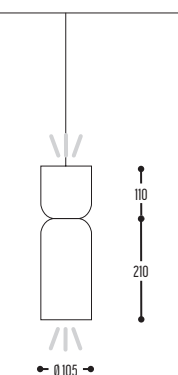

ART.	OMSCHRIJVING / DESCRIPTION	PRICE
2556-02-904002-01-02-0	TWOCAN SL black 2 x 600lm 2700K cable 1,5m black / non dim	€ 435
2556-02-904002-01-110-0	TWOCAN SL black 2 x 600lm 2700K cable 1,5m brass / non dim	€ 482
2556-02-904002-01-color-0	TWOCAN SL black 2 x 600lm 2700K cable 1,5m color / non dim	€ 482
2556-110-904002-01-02-0	TWOCAN SL brass 2 x 600lm 2700K cable 1,5m black / non dim	€ 482
2556-110-904002-01-110-0	TWOCAN SL brass 2 x 600lm 2700K cable 1,5m brass / non dim	€ 525
2556-110-904002-01-color-0	TWOCAN SL brass 2 x 600lm 2700K cable 1,5m color / non dim	€ 525
2556-color-904002-01-02-0	TWOCAN SL color 2 x 600lm 2700K cable 1,5m black / non dim	€ 482
2556-color-904002-01-110-0	TWOCAN SL color 2 x 600lm 2700K cable 1,5m brass / non dim	€ 525
2556-color-904002-01-color-0	TWOCAN SL color 2 x 600lm 2700K cable 1,5m color / non dim	€ 525
2554-02-904002-01-02-0	TWOCAN SM black 2 x 600lm 2700K cable 1,5m black / non dim	€ 461
2554-02-904002-01-110-0	TWOCAN SM black 2 x 600lm 2700K cable 1,5m brass / non dim	€ 541
2554-02-904002-01-color-0	TWOCAN SM black 2 x 600lm 2700K cable 1,5m color / non dim	€ 541
2554-110-904002-01-02-0	TWOCAN SM brass 2 x 600lm 2700K cable 1,5m black / non dim	€ 541
2554-110-904002-01-110-0	TWOCAN SM brass 2 x 600lm 2700K cable 1,5m brass / non dim	€ 625
2554-110-904002-01-color-0	TWOCAN SM brass 2 x 600lm 2700K cable 1,5m color / non dim	€ 625
2554-color-904002-01-02-0	TWOCAN SM color 2 x 600lm 2700K cable 1,5m black / non dim	€ 541
2554-color-904002-01-110-0	TWOCAN SM color 2 x 600lm 2700K cable 1,5m brass / non dim	€ 625
2554-color-904002-01-color-0	TWOCAN SM color 2 x 600lm 2700K cable 1,5m color / non dim	€ 625
2555-02-904002-01-02-0	TWOCAN SS black 2 x 600lm 2700K cable 1,5m black / non dim	€ 392
2555-02-904002-01-110-0	TWOCAN SS black 2 x 600lm 2700K cable 1,5m brass / non dim	€ 461
2555-02-904002-01-color-0	TWOCAN SS black 2 x 600lm 2700K cable 1,5m color / non dim	€ 461
2555-110-904002-01-02-0	TWOCAN SS brass 2 x 600lm 2700K cable 1,5m black / non dim	€ 461
2555-110-904002-01-110-0	TWOCAN SS brass 2 x 600lm 2700K cable 1,5m brass / non dim	€ 525
2555-110-904002-01-color-0	TWOCAN SS brass 2 x 600lm 2700K cable 1,5m color / non dim	€ 525
2555-color-904002-01-02-0	TWOCAN SS color 2 x 600lm 2700K cable 1,5m black / non dim	€ 461
2555-color-904002-01-110-0	TWOCAN SS color 2 x 600lm 2700K cable 1,5m brass / non dim	€ 525
2555-color-904002-01-color-0	TWOCAN SS color 2 x 600lm 2700K cable 1,5m color / non dim	€ 525