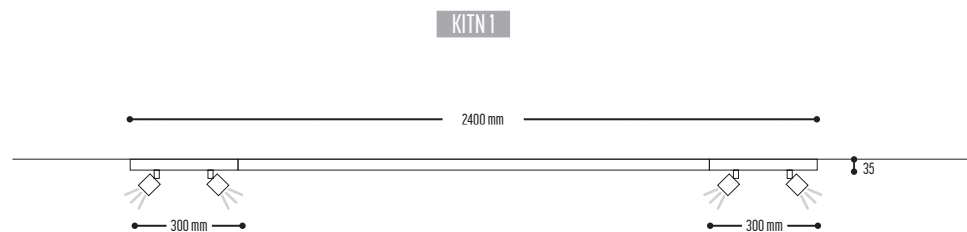

ART.	OMSCHRIJVING / DESCRIPTION	PRICE
2660-02-dim	KITN 1 - 2400mm - black / 4x T.iki black / dim	€ 1.049
2660-02-0	KITN 1 - 2400mm - black / 4x T.iki black / non dim	€ 981
2660-02-3251-151-dim	KITN 1 - 2400mm - Black / 4x Peti bronze dark / dim	€ 1.155
2660-02-3251-151-0	KITN 1 - 2400mm - Black / 4x Peti bronze dark / non dim	€ 1.087
2660-02-065-2000	KITN 1 - 2000mm - black / 4x T.oqi GU10 black	€ 890
2660-02-065-2200	KITN 1 - 2200mm - black / 4x T.oqi GU10 black	€ 933
2660-02-065-2400	KITN 1 - 2400mm - black / 4x T.oqi GU10 black	€ 975

All drivers EXTERN

PC-Alu