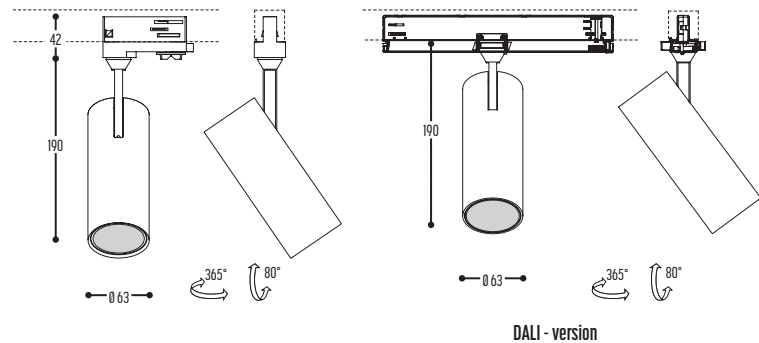

ART.	OMSCHRIJVING / DESCRIPTION	PRICE
1346-black/white-907343-B-3	TUKI 60 TRACK black/white 895lm 34° 3000K / black / dali	€ 307
1346-black/white-907343-B-0	TUKI 60 TRACK black/white 895lm 34° 3000K / black / non dim	€ 244
1346-black/white-907343-B-4	TUKI 60 TRACK black/white 895lm 34° 3000K / black / phase-cut	€ 265
1346-black/white-907343-G-3	TUKI 60 TRACK black/white 895lm 34° 3000K / gold / dali	€ 307
1346-black/white-907343-G-0	TUKI 60 TRACK black/white 895lm 34° 3000K / gold / non dim	€ 244
1346-black/white-907343-G-4	TUKI 60 TRACK black/white 895lm 34° 3000K / gold / phase-cut	€ 265

TUKI 60 TRACK

TRACK RAIL: to be ordered separately
Compatible with EUTRAC, GLOBAL & POWERGEAR

TRACK RAIL: to be ordered separately
Compatible with GLOBAL & POWERGEAR