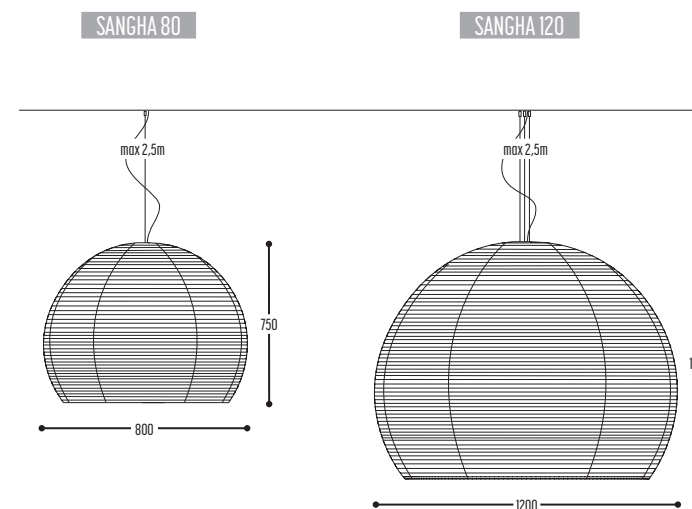

ART.	OMSCHRIJVING / DESCRIPTION	PRICE
1010-4-color-914002-01-02-0	SANGHA 80 color 1400lm 2700K / cable 1,5m / black kit / non dim	€ 1.601
1010-4-color-914002-02-02-0	SANGHA 80 color 1400lm 2700K / cable 2,5m / black kit / non dim	€ 1.617
1010-4-color-001-01-02	SANGHA 80 color /E27 cable 1,5m / black kit	€ 1.601
1010-4-color-001-02-02	SANGHA 80 color /E27 cable 2,5m / black kit	€ 1.617
1010-4-37-914002-01-02-0	SANGHA 80 natural 1400lm 2700K / cable 1,5m / black kit / non dim	€ 1.261
1010-4-37-914002-02-02-0	SANGHA 80 natural 1400lm 2700K / cable 2,5m / black kit / non dim	€ 1.277
1010-4-37-001-01-02	SANGHA 80 natural /E27 cable 1,5m / black kit	€ 1.261
1010-4-37-001-02-02	SANGHA 80 natural /E27 cable 2,5m / black kit	€ 1.277
1010-5-color-914002-02-02-0	SANGHA 120 color 1400lm 2700K / cable 2,5m / black kit / non dim	€ 3.116
1010-5-color-001-02-02	SANGHA 120 color /E27 cable 2,5m / black kit	€ 3.116
1010-5-37-914002-02-02-0	SANGHA 120 natural 1400lm 2700K / cable 2,5m / black kit / non dim	€ 2.449
1010-5-37-001-02-02	SANGHA 120 natural /E27 cable 2,5m / black kit	€ 2.449

* Prices BLACK KIT = Prices WHITE KIT