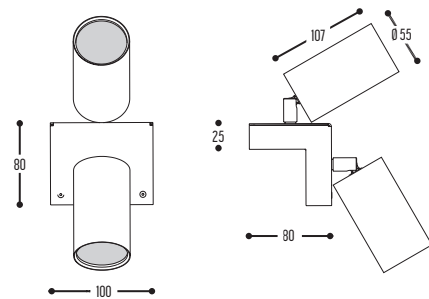

ART.	OMSCHRIJVING / DESCRIPTION	PRICE
1602-black/white-065	TORNER GU10 DUO black/white	€ 297
1603-black/white-065	TORNER GU10 TRIO black/white	€ 398

TORNER GU10 DUO