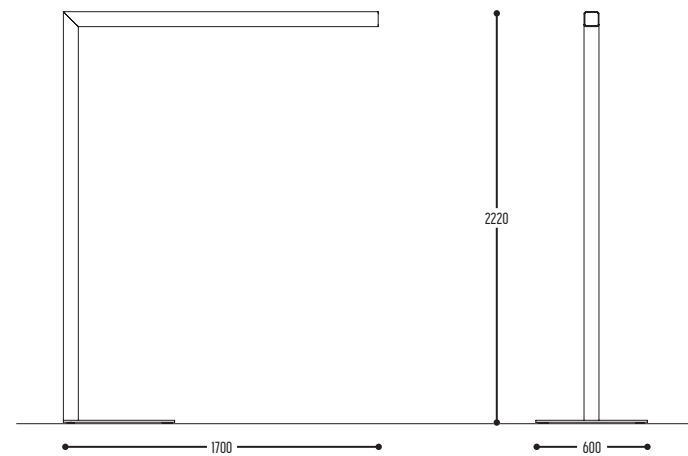

ART.	OMSCHRIJVING / DESCRIPTION	PRICE
790-black/white-13-00-0-0	HOEK black/white LED 4900Lm 3000K / non dim/ opal	€ 2.830
790-black/white-13-00-3-0	HOEK black/white LED 4900Lm 3000K /dali / opal	€ 2.947
790-black/white-13-00-10-0	HOEK black/white LED 4900Lm 3000K Sensor ready driver /opal	€ 3.138

HOEK