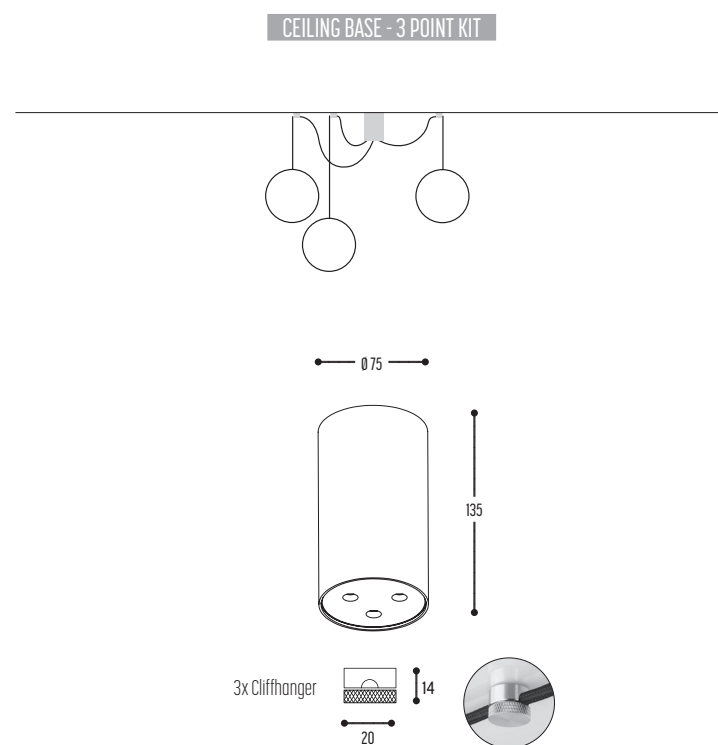

ART.	OMSCHRIJVING / DESCRIPTION	PRICE
1897-02-02	CEILING BASE 3 POINT kit black black CLIFFHANGER	€ 148
1897-02-110	CEILING BASE 3 POINT kit black brass CLIFFHANGER	€ 148
1897-02-03	CEILING BASE 3 POINT kit black white CLIFFHANGER	€ 148
1897-03-02	CEILING BASE 3 POINT kit white black CLIFFHANGER	€ 148
1897-03-110	CEILING BASE 3 POINT kit white brass CLIFFHANGER	€ 148
1897-03-03	CEILING BASE 3 POINT kit white white CLIFFHANGER	€ 148