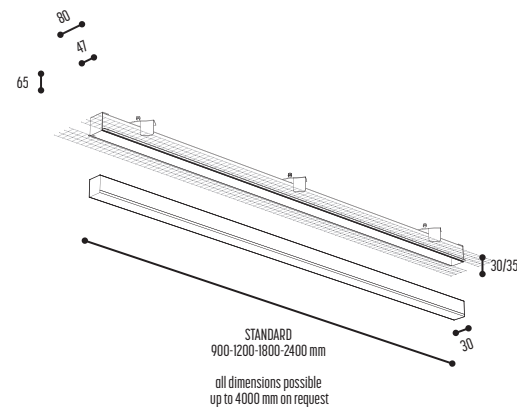

ART.	OMSCHRIJVING / DESCRIPTION	PRICE	
IP20	1807-00-28P2-1-90	NINZA RECESSED IP20 900	€ 640
	1807-00-28P2-1-120	NINZA RECESSED IP20 1200	€ 760
	1807-00-28P2-1-180	NINZA RECESSED IP20 1800	€ 955
	1807-00-28P2-1-240	NINZA RECESSED IP20 2400	€ 1.170
IP67	1806-00-28P2-1-90	NINZA RECESSED IP67 900	€ 1.070
	1806-00-28P2-1-120	NINZA RECESSED IP67 1200	€ 1.195
	1806-00-28P2-1-180	NINZA RECESSED IP67 1800	€ 1.455
	1806-00-28P2-1-240	NINZA RECESSED IP67 2400	€ 1.715

* Excl. DRIVER

Alu-PC

NINZA RECESSED