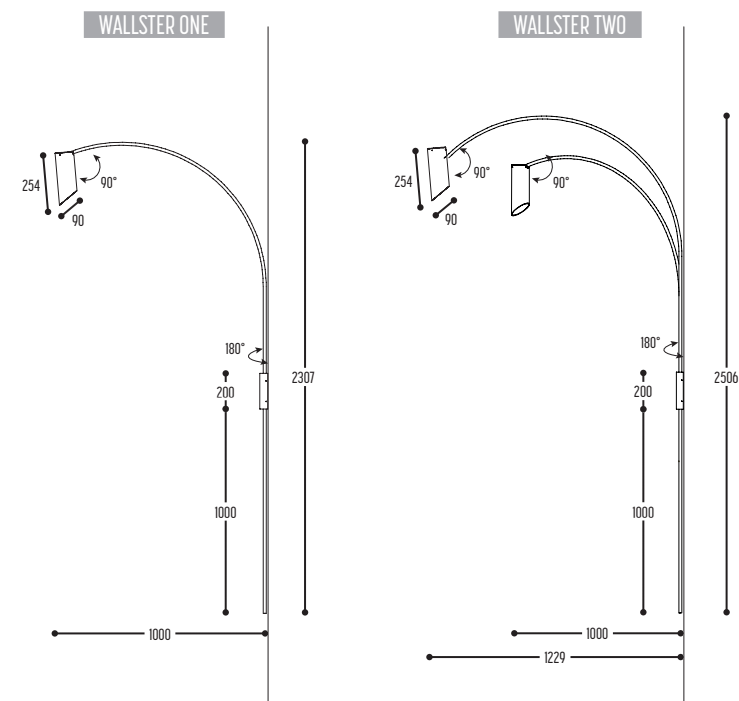

ART.	OMSCHRIJVING / DESCRIPTION	PRICE
1116-black/white-915003-0	WALLSTER ONE black/white 3000K / non dim	€ 1.659
1116-black/white-915003-dim	WALLSTER ONE black/white 3000K / dim	€ 1.738
1115-black/white-915003-0	WALLSTER TWO black/white 3000K / non dim	€ 2.496
1115-black/white-915003-dim	WALLSTER TWO black/white 3000K / dim	€ 2.608

Metal-Alu