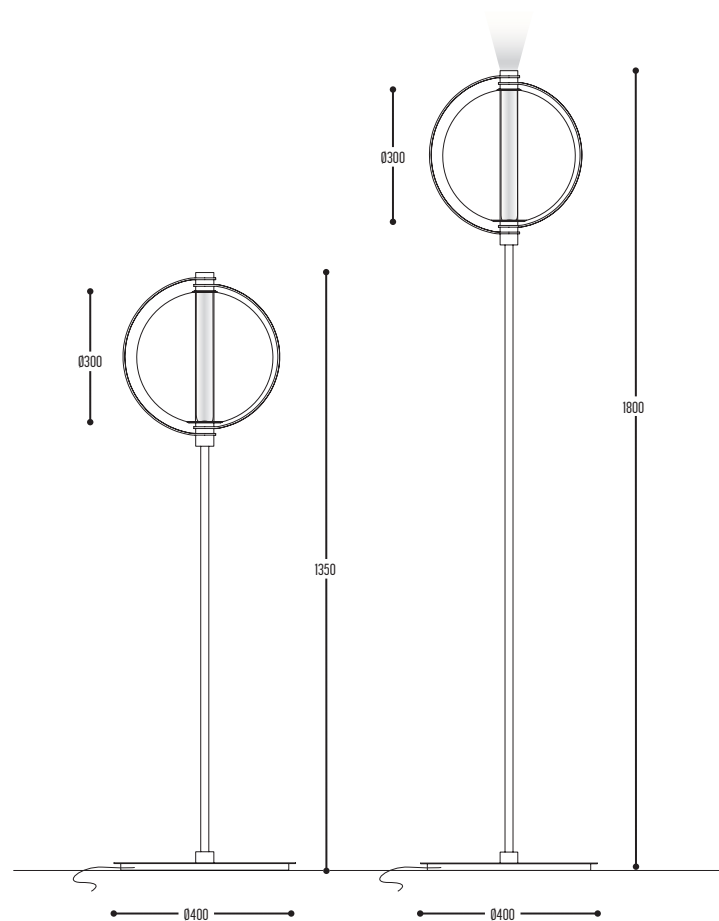

ART.	OMSCHRIJVING / DESCRIPTION	PRICE
3100-134-151-0	CUIABA FLOOR 135 / bronze alabaster / non-dim	€ 2.056
3101-134-151-0	CUIABA FLOOR 180 / bronze alabaster / non-dim	€ 2.056
3101-134-904342-151-0	CUIABA FLOOR 180 / bronze alabaster / spot 2700K / 34° / non-dim	€ 2.099

CUIABA FLOOR 180 : 5-Pole cable required for separate control of the spot and central alabaster delivered with driver central alabaster + driver central spot

CUIABA FLOOR 135

CUIABA FLOOR 180

Alu - Glass - Alabaster