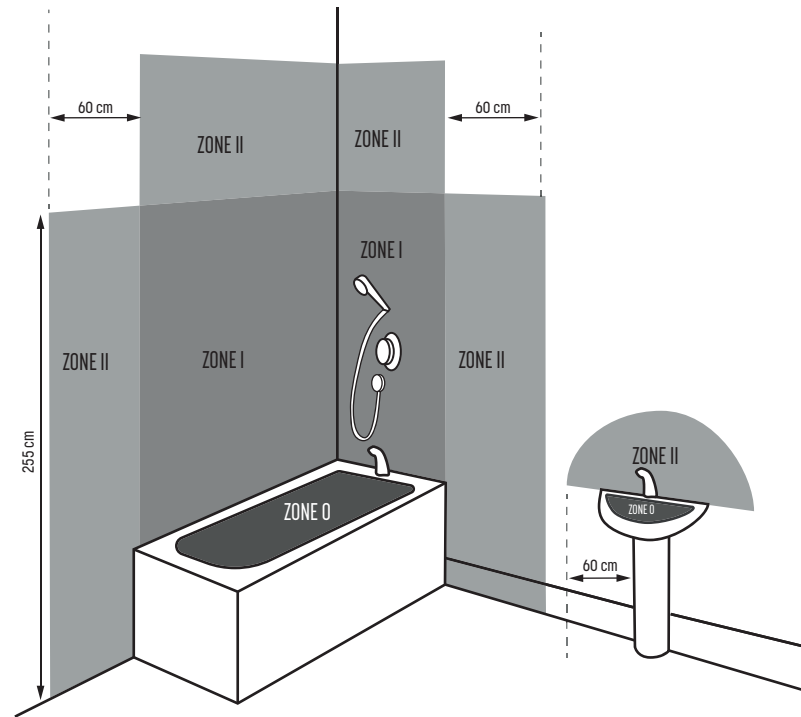

ZONE 0 MINIMUM IP X7	NINZA IP 67
ZONE I MINIMUM IP X5	NINZA IP 65 TAQI IP 65
ZONE II MINIMUM IP X4	APETITO IP 44 ATSJI IP 44 ATSJOEM IP 44 TWERKIT IP 44

ZONE 0 refers to the content of the bath or shower. Here, electrical appliances are out of the question. If you still want a place in your bath or shower, it must have an IP rating of minimum IPX7 (protection against submersion) and operate on a VLSV (Very Low Safety Voltage). VLSV refers to either 12V AC or 25V DC. It is best to have the lighting in zone 0 installed by a qualified electrician

ZONE I refers to the zone up to 2.25 meters above the bottom of the bath or shower. Lighting in this zone should also work on a VLSV. The IP value in zone 1 must not be lower than IPX5 (protection against water jets).

ZONE II then goes up to 60 cm around the bath or shower. A VLSV is also required within this zone. 230V voltage is possible, in case it is a spot that is at least 1.60m from the ground. This spot must be connected to a differential of 30mA at the same time. In zone 2, a minimum IP value of IPX4 is required.

first digit : solid particle protection	↑
second digit: liquid ingress protection	→
IP X7 → immersion into water up to 1 m depth	
IP X5 → waterjet	
IP X4 → splashing water	

	CE regulations		Constant voltage driver
	Class I (ground)		Constant current led inside
	Class II		Horizontal adjustable angle
	Class III		Vertical adjustable angle
	220-240 V ac power supply		USB charging adapter
	no ultraviolet or infrared light		Remote control
	Unified glaring ratio optimized		Battery life
	Unified glaring ratio <19 using prismatic diffuser		Indoor
	Glow wire testing		Outdoor covered
			Outdoor
	Protection degree		Surface / Suspended / Recessed installation
			Wall installation
			Wall or ceiling installation
			Floor installation
	Downlight		Using sensor ready certified components
	Up & Downlight		0 42 mm Cut out dimensions
	Down side light		Alu Used materials
	Up side light