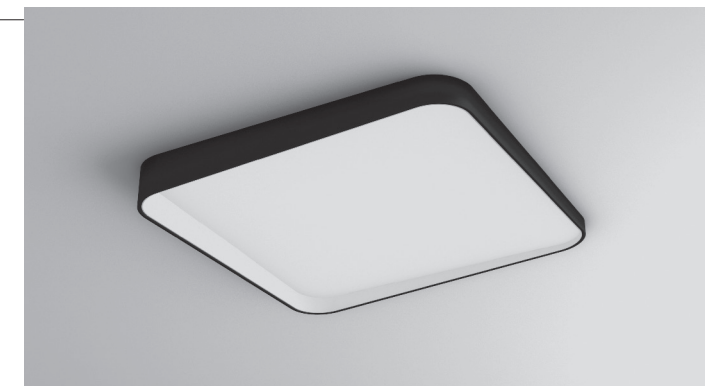

EDGAR SQUARE S

EDGAR SQUARE

EDGAR SQUARE BOX

Metal-PC