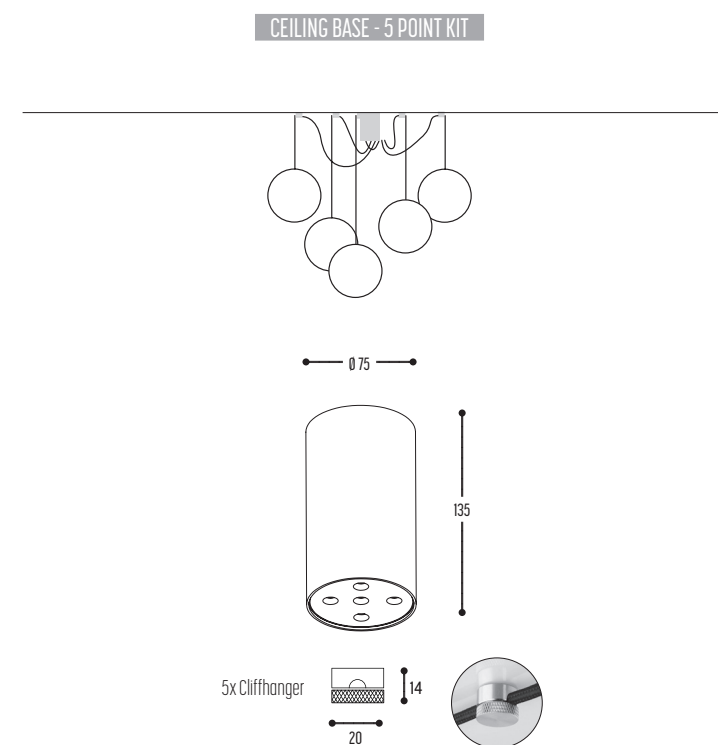

ART.	OMSCHRIJVING / DESCRIPTION	PRICE
1898-02-02	CEILING BASE 5 POINT kit black black CLIFFHANGER	€ 191
1898-02-110	CEILING BASE 5 POINT kit black brass CLIFFHANGER	€ 191
1898-02-03	CEILING BASE 5 POINT kit black white CLIFFHANGER	€ 191
1898-03-02	CEILING BASE 5 POINT kit white black CLIFFHANGER	€ 191
1898-03-110	CEILING BASE 5 POINT kit white brass CLIFFHANGER	€ 191
1898-03-03	CEILING BASE 5 POINT kit white white CLIFFHANGER	€ 191