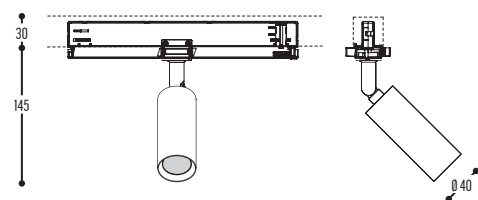

ART.	OMSCHRIJVING / DESCRIPTION	PRICE
1341-black/white-906342-B-3	TUKI 40 TRACK black/white 600lm 34° 2700K / black / dali	€ 265
1341-black/white-906342-B-0	TUKI 40 TRACK black/white 600lm 34° 2700K / black / non dim	€ 207
1341-black/white-906342-G-3	TUKI 40 TRACK black/white 600lm 34° 2700K / gold / dali	€ 265
1341-black/white-906342-G-0	TUKI 40 TRACK black/white 600lm 34° 2700K / gold / non dim	€ 207

TUKI 40 TRACK

TRACK RAIL: to be ordered separately
Compatible with EUTRAC, GLOBAL & POWERGEAR