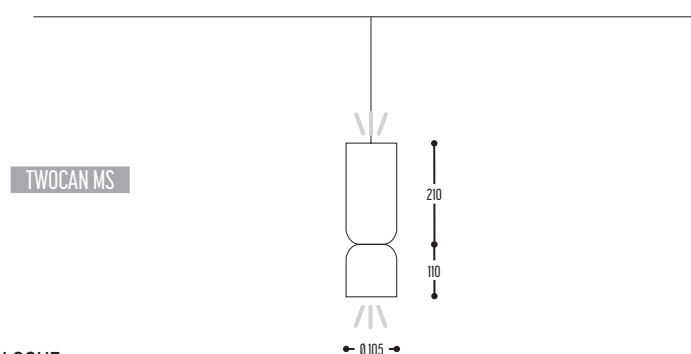

ART.	OMSCHRIJVING / DESCRIPTION	PRICE
2553-02-904002-01-02-0	TWOCAN ML black 400lm 2700K cable 1,5m black / non dim	€ 413
2553-02-904002-01-110-0	TWOCAN ML black 400lm 2700K cable 1,5m brass / non dim	€ 498
2553-02-904002-01-color-0	TWOCAN ML black 400lm 2700K cable 1,5m color / non dim	€ 498
2553-110-904002-01-02-0	TWOCAN ML brass 400lm 2700K cable 1,5m black / non dim	€ 498
2553-110-904002-01-110-0	TWOCAN ML brass 400lm 2700K cable 1,5m brass / non dim	€ 583
2553-110-904002-01-color-0	TWOCAN ML brass 400lm 2700K cable 1,5m color / non dim	€ 583
2553-color-904002-01-02-0	TWOCAN ML color 400lm 2700K cable 1,5m black / non dim	€ 498
2553-color-904002-01-110-0	TWOCAN ML color 400lm 2700K cable 1,5m brass / non dim	€ 583
2553-color-904002-01-color-0	TWOCAN ML color 400lm 2700K cable 1,5m color / non dim	€ 583
2551-02-904002-01-02-0	TWOCAN MM black 2 x 600lm 2700K cable 1,5m black / non dim	€ 413
2551-02-904002-01-110-0	TWOCAN MM black 2 x 600lm 2700K cable 1,5m brass / non dim	€ 514
2551-02-904002-01-color-0	TWOCAN MM black 2 x 600lm 2700K cable 1,5m color / non dim	€ 514
2551-110-904002-01-02-0	TWOCAN MM brass 2 x 600lm 2700K cable 1,5m black / non dim	€ 514
2551-110-904002-01-110-0	TWOCAN MM brass 2 x 600lm 2700K cable 1,5m brass / non dim	€ 615
2551-110-904002-01-color-0	TWOCAN MM brass 2 x 600lm 2700K cable 1,5m color / non dim	€ 615
2551-color-904002-01-02-0	TWOCAN MM color 2 x 600lm 2700K cable 1,5m black / non dim	€ 514
2551-color-904002-01-110-0	TWOCAN MM color 2 x 600lm 2700K cable 1,5m brass / non dim	€ 615
2551-color-904002-01-color-0	TWOCAN MM color 2 x 600lm 2700K cable 1,5m color / non dim	€ 615
2552-02-904002-01-02-0	TWOCAN MS black 2 x 600lm 2700K cable 1,5m black / non dim	€ 461
2552-02-904002-01-110-0	TWOCAN MS black 2 x 600lm 2700K cable 1,5m brass / non dim	€ 541
2552-02-904002-01-color-0	TWOCAN MS black 2 x 600lm 2700K cable 1,5m color / non dim	€ 541
2552-110-904002-01-02-0	TWOCAN MS brass 2 x 600lm 2700K cable 1,5m black / non dim	€ 541
2552-110-904002-01-110-0	TWOCAN MS brass 2 x 600lm 2700K cable 1,5m brass / non dim	€ 625
2552-110-904002-01-color-0	TWOCAN MS brass 2 x 600lm 2700K cable 1,5m color / non dim	€ 625
2552-color-904002-01-02-0	TWOCAN MS color 2 x 600lm 2700K cable 1,5m black / non dim	€ 541
2552-color-904002-01-110-0	TWOCAN MS color 2 x 600lm 2700K cable 1,5m brass / non dim	€ 625
2552-color-904002-01-color-0	TWOCAN MS color 2 x 600lm 2700K cable 1,5m color / non dim	€ 625